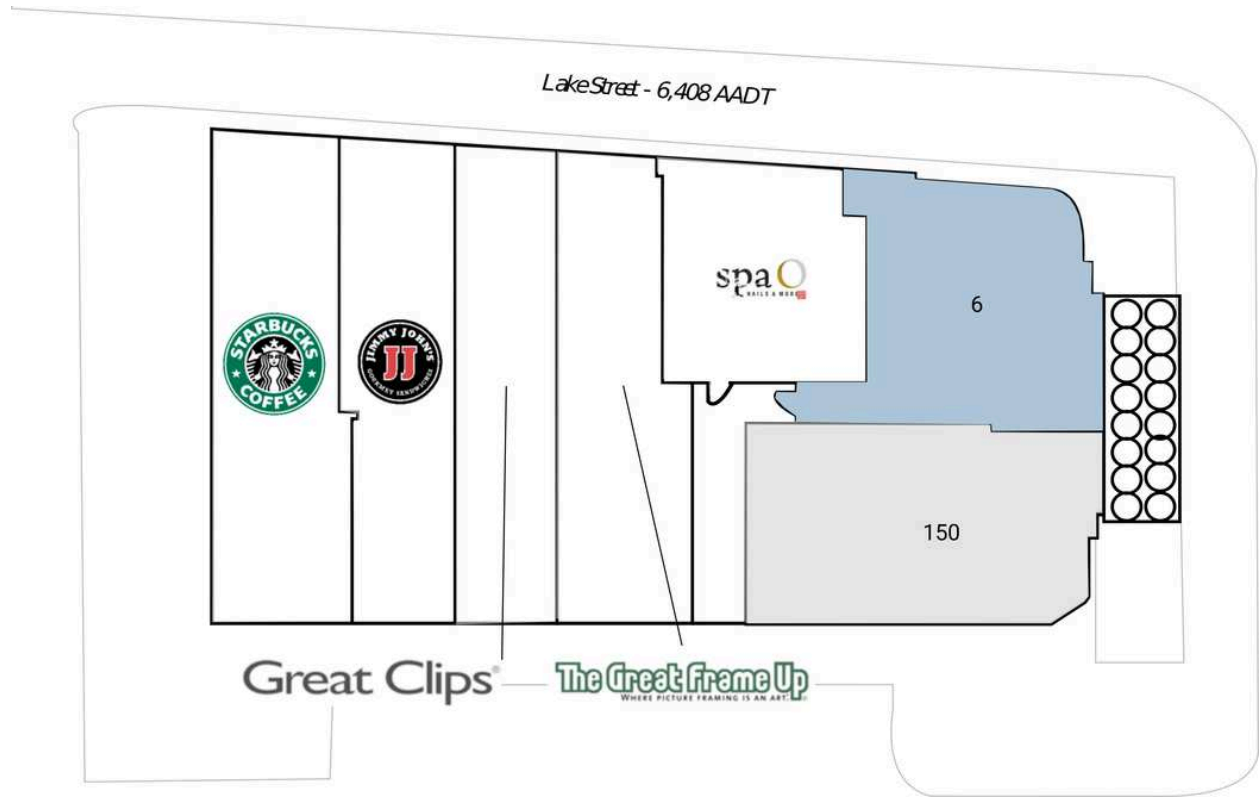

Euclid Commons

1 Starbucks	1,513 SF	5 Spa O Oak Park	1,133 SF
2 Jimmy John's	1,237 SF	6 AVAILABLE	1,422 SF
3 Great Clips	1,095 SF	150 Euclid Commons Condo Association	
4 The Great Frame Up	1,305 SF		