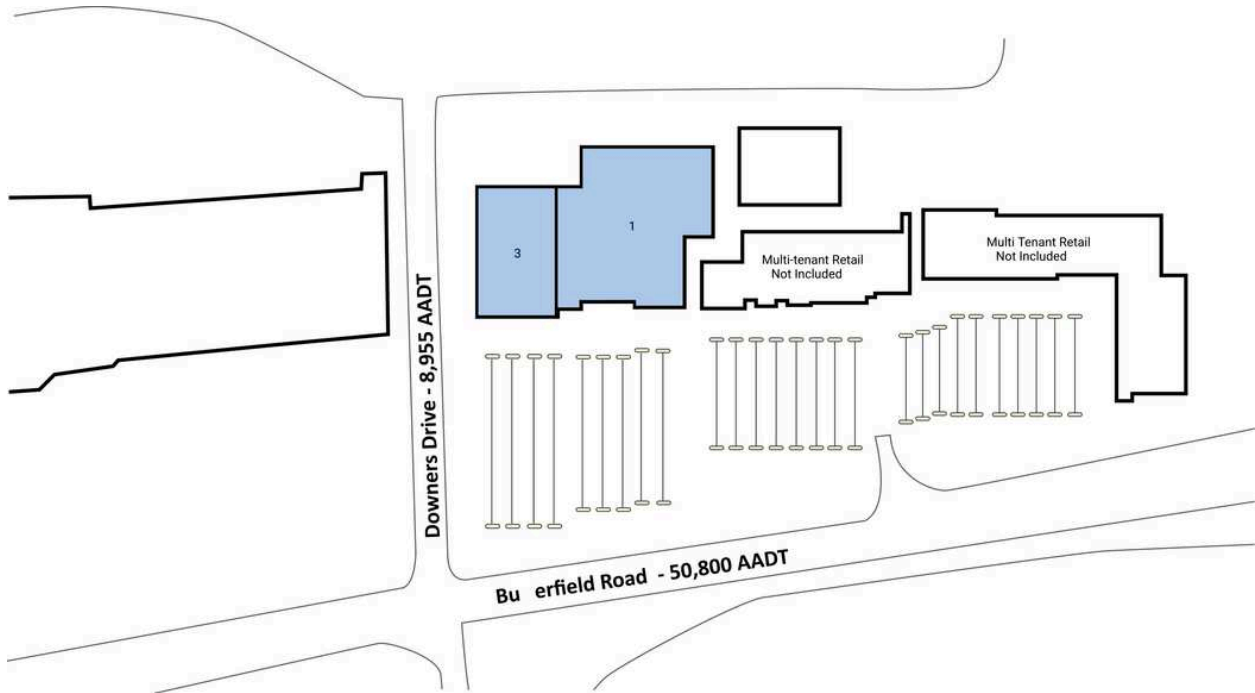

Downers Grove Retail

1 AVAILABLE

52,848 SF

3 AVAILABLE

38,297 SF

2 AVAILABLE

10,012 SF