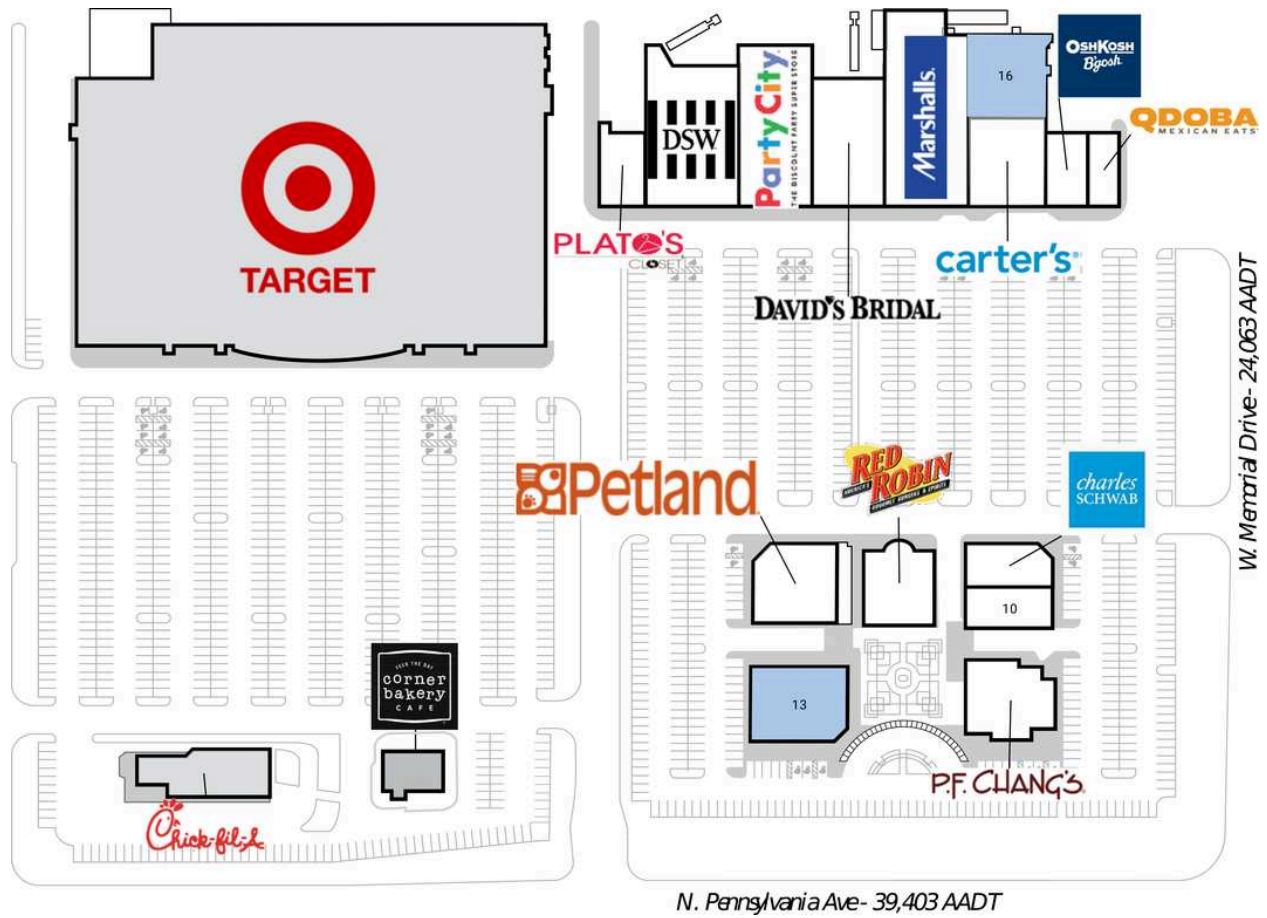

Memorial Square

1 Plato's Closet	4,000 SF	10 5.11 Tactical	4,127 SF
2 DSW	15,411 SF	11 Charles Schwab	4,248 SF
3 Party City	14,017 SF	12 P.F. Chang's China Bistro	7,712 SF
4 David's Bridal	11,000 SF	13 AVAILABLE	8,656 SF
5 Marshalls	25,000 SF	14 Carter's	4,000 SF
6 Oshkosh	3,785 SF	15 Target	
7 Qdoba Mexican Grill	2,535 SF	16 AVAILABLE	4,881 SF
8 Petland Oklahoma City	7,596 SF	17 Chick-Fil-A	
9 Red Robin	6,804 SF	100 5.11 Tactical	