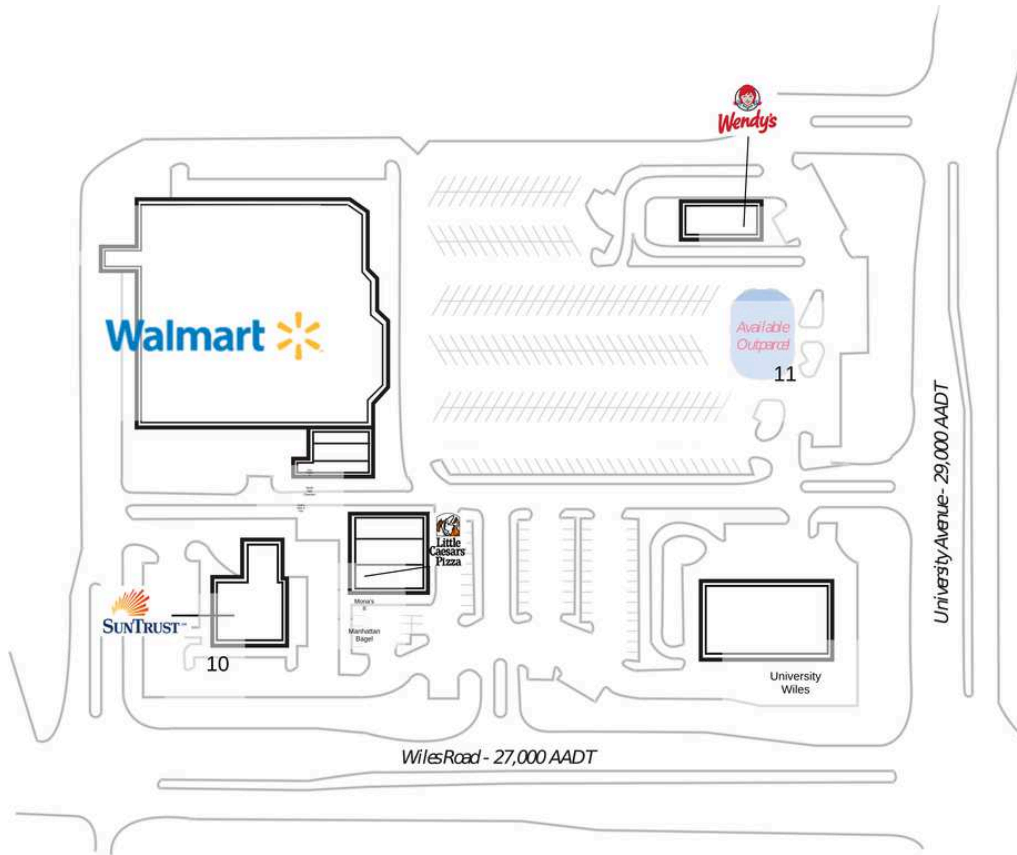

North Hills Square Shopping Center

1 Wal-Mart	52 SF	7 Manhattan Bagel	2,200 SF
2 Real Estate II	1,200 SF	8 Wendy's	3,000 SF
3 North Hills Cleaners	1,200 SF	9 University Wiles	
4 Vyda's Nails & Hair	1,600 SF	10 Suntrust Bank	
5 Little Caesars	1,800 SF	11 Available Outparcel	
6 Mona's II	805 SF		