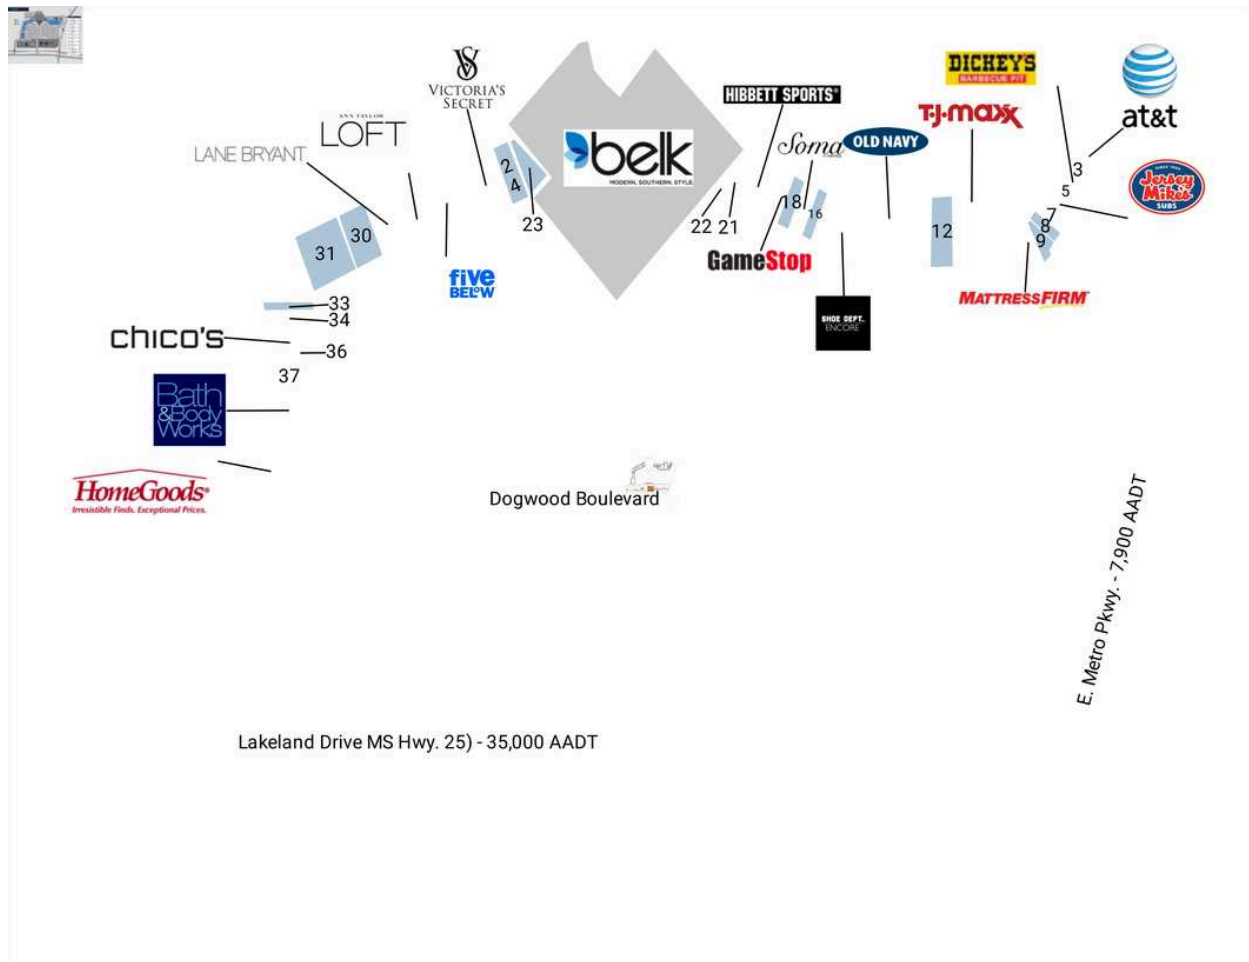

Dogwood Festival

1 Belk		16 AVAILABLE	1,800 SF
2 AT&T Mobility	3,150 SF	17 Soma Intimates	2,634 SF
3 MaxFit Nutrition	1,400 SF	18 AVAILABLE	2,160 SF
4 Dickey's Barbecue Pit	1,400 SF	19 GameStop	1,832 SF
5 Solar Nails	1,400 SF	20 Hibbett Sports	6,417 SF
6 Jersey Mike's Subs	1,650 SF	21 CLAIRE'S ACCESSORIES	1,590 SF
7 Red Wing Shoes	1,750 SF	22 Merle Norman	868 SF
8 AVAILABLE	1,400 SF	23 AVAILABLE	3,500 SF
9 AVAILABLE	1,988 SF	24 AVAILABLE	4,000 SF
10 Mattress Firm	3,259 SF	26 Victoria's Secret	8,000 SF
11 T.J. Maxx	25,000 SF	27 Five Below	8,500 SF
12 AVAILABLE	4,500 SF	28 Ann Taylor Loft	5,500 SF
14 Old Navy	20,151 SF	29 Lane Bryant	5,500 SF
15 Shoe Dept. Encore	10,221 SF	30 AVAILABLE	4,000 SF

Dogwood Festival

31 AVAILABLE	5,005 SF	41 Pier 1 Imports
32 AVAILABLE	3,500 SF	42 El Sombrero
33 AVAILABLE	2,000 SF	43 Logan's Roadhouse
34 The Yard Milkshake Bar	2,000 SF	44 Mellow Mushroom
35 Chico's	4,500 SF	45 McAlister's Deli
36 Zuri Marie	1,200 SF	46 Chick-Fil-A
37 Jimmy Jazz	5,800 SF	47 Precision Waste Solutions
38 Bath & Body Works	4,500 SF	48 AVAILABLE
39 HomeGoods	23,116 SF	100 AVAILABLE
40 Regions Bank		