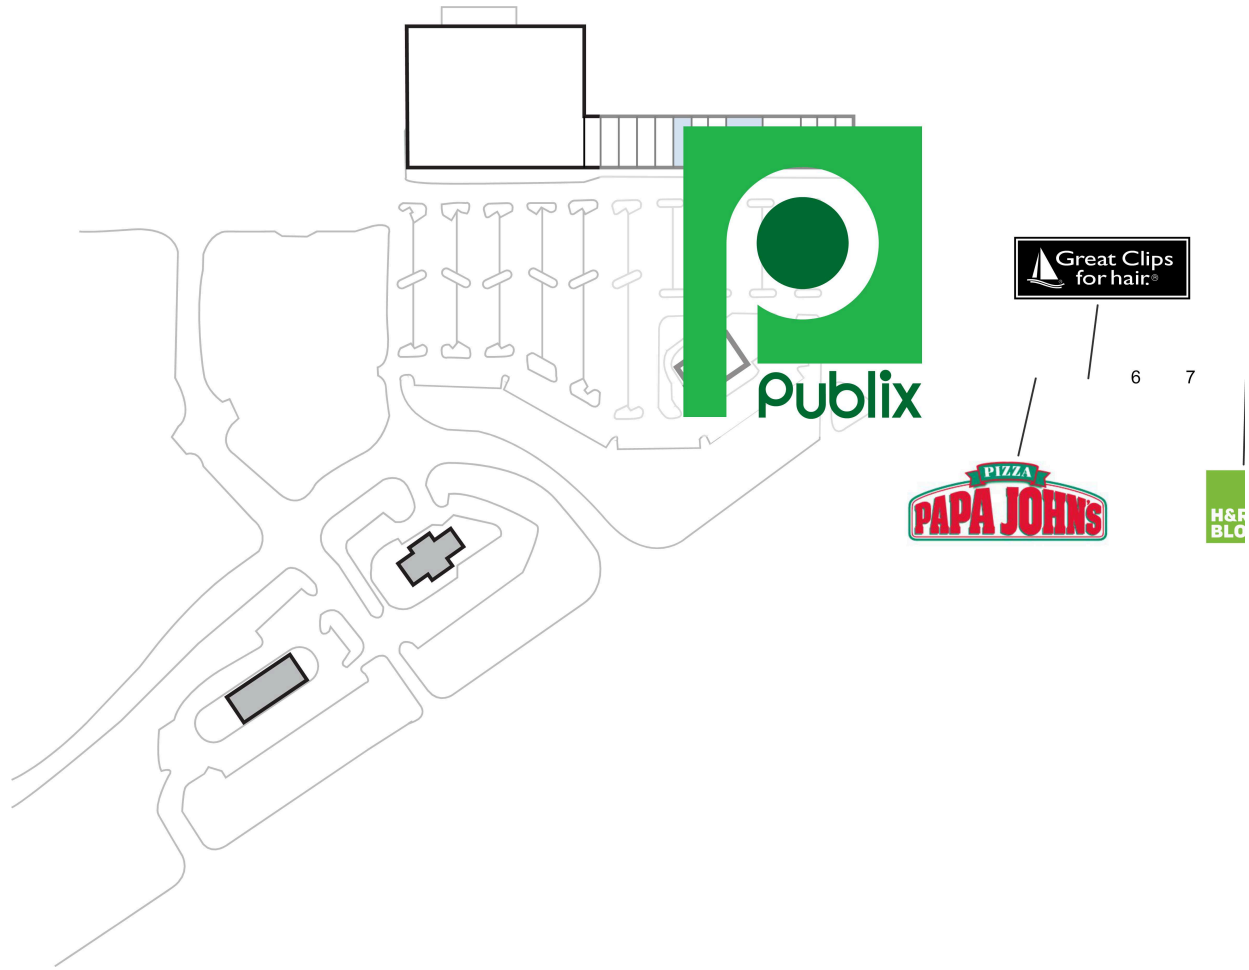

Harvest Square

1 Publix	45,600 SF	11 Harvest Family Dentistry	1,400 SF
2 Papa John's Pizza	1,390 SF	12 AVAILABLE	2,800 SF
3 Urgent Care	2,000 SF	13 MiCasa Mexican Restaurant	2,800 SF
4 AT&T Mobility	2,000 SF	14 Subway	1,400 SF
5 Great Clips	1,400 SF	15 HealthSource of Harvest	1,400 SF
6 Nail Boutique	1,400 SF	16 Cachet Cleaners	1,400 SF
7 Alabama Spirits	1,400 SF	18 Burger King	
8 H&R Block	1,400 SF	19 McDonald's	
9 AVAILABLE	1,400 SF	20 Jack's Family Restaurant	
10 China Cafe	1,400 SF	100 AVAILABLE	