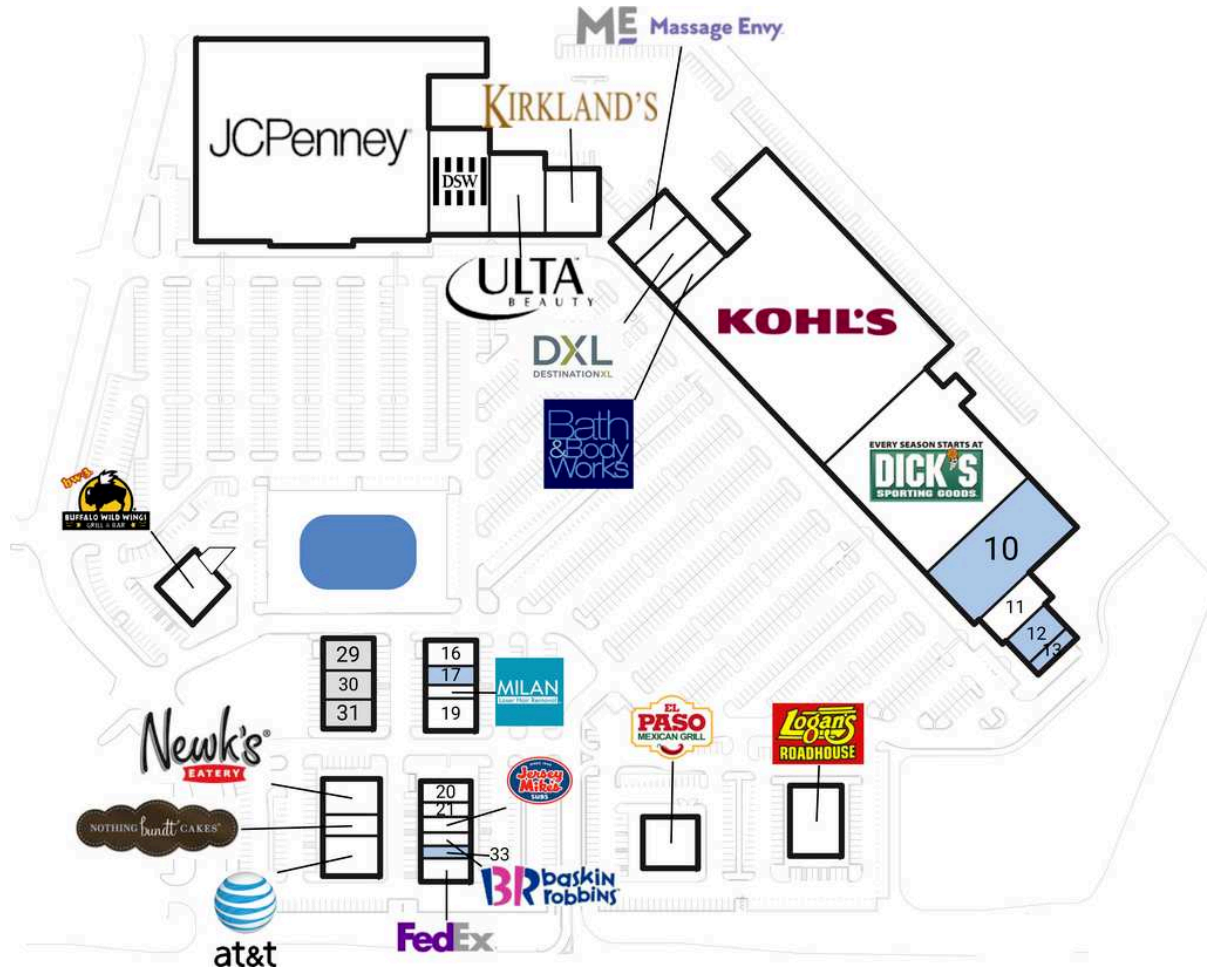

# Regal Court

1 JC Penney	102,851 SF	15 El Paso Mexican Grill	6,100 SF
2 DSW	14,500 SF	16 Five Star Nail and Spa	2,450 SF
3 Ulta	10,007 SF	<b>17 AVAILABLE</b>	1,820 SF
4 Kirkland's	8,000 SF	18 Milan Laser Hair Removal	1,540 SF
5 Massage Envy	3,050 SF	19 Laughing Crab	3,290 SF
6 DXL Mens Apparel	6,903 SF	20 Naruto Ramen	2,240 SF
7 Bath & Body Works	3,000 SF	21 Warhammer	1,022 SF
8 Kohl's	88,904 SF	22 Baskin Robbins	1,330 SF
9 Dick's Sporting Goods	45,142 SF	23 FedEx	2,397 SF
<b>10 AVAILABLE</b>	19,834 SF	24 Newk's Express Cafe	4,200 SF
11 Partners in Primary Care	5,990 SF	25 Nothing Bundt Cakes	2,400 SF
<b>12 AVAILABLE</b>	3,010 SF	26 AT&T Mobility	5,000 SF
<b>13 AVAILABLE</b>	1,360 SF	27 Buffalo Wild Wings	6,400 SF
14 Logan's Roadhouse	7,200 SF	28 Jersey Mike's Subs	2,018 SF

# Regal Court

---

29 Vacant

32 Affordable/Citrus Glen Ltd.

30 CPR Cell Phone Repair

**33 AVAILABLE**

1,103 SF

31 Comcast Xfinity