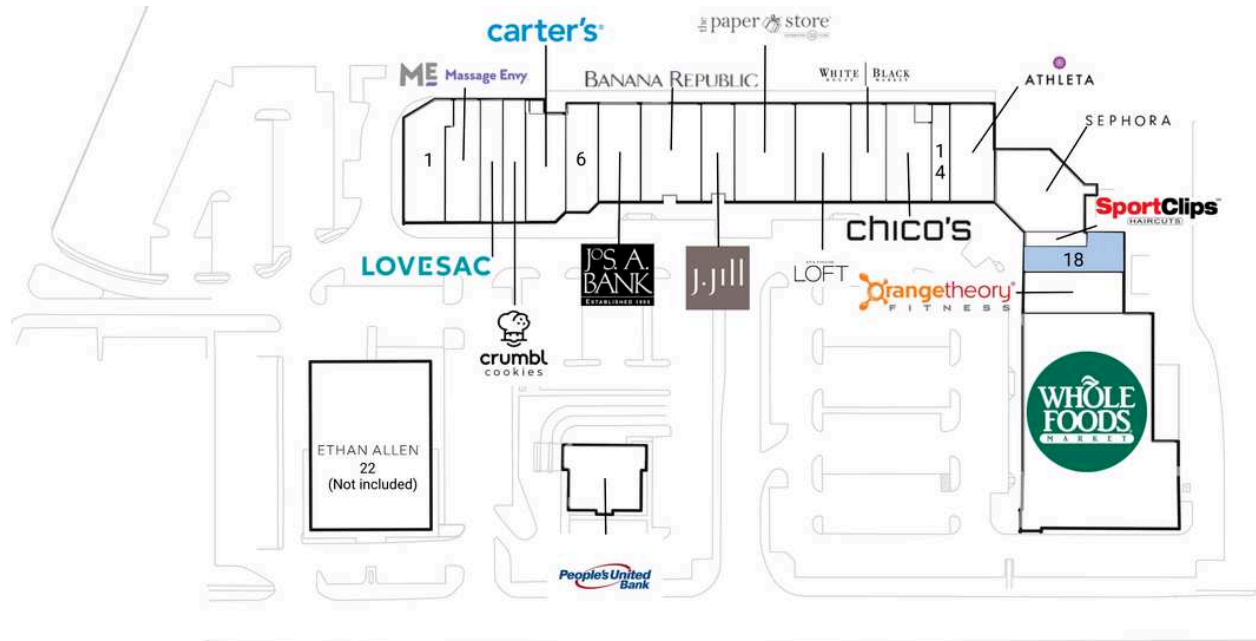

Milford Marketplace

Boston Post Road - 18,800 AADT

1 Plan B Tavern	5,210 SF	12 White House/Black Market	3,500 SF
2 Massage Envy	4,000 SF	13 Chico's	4,500 SF
3 Lovesac	2,750 SF	14 Warby Parker	1,522 SF
4 Crumbl Cookies	2,750 SF	15 Athleta	4,440 SF
5 Carter's	4,350 SF	16 Sephora	6,370 SF
6 Hartford HealthCare-GoHealth Urgent Care	3,444 SF	17 SportClips	815 SF
7 Jos. A Bank	4,200 SF	18 AVAILABLE	3,000 SF
8 Banana Republic	6,000 SF	19 Orangetheory Fitness	3,798 SF
9 J. Jill	3,200 SF	20 Whole Foods Market	30,162 SF
10 The Paper Store	6,000 SF	21 People's Bank	6,400 SF
11 Ann Taylor Loft	5,500 SF	100 AVAILABLE	