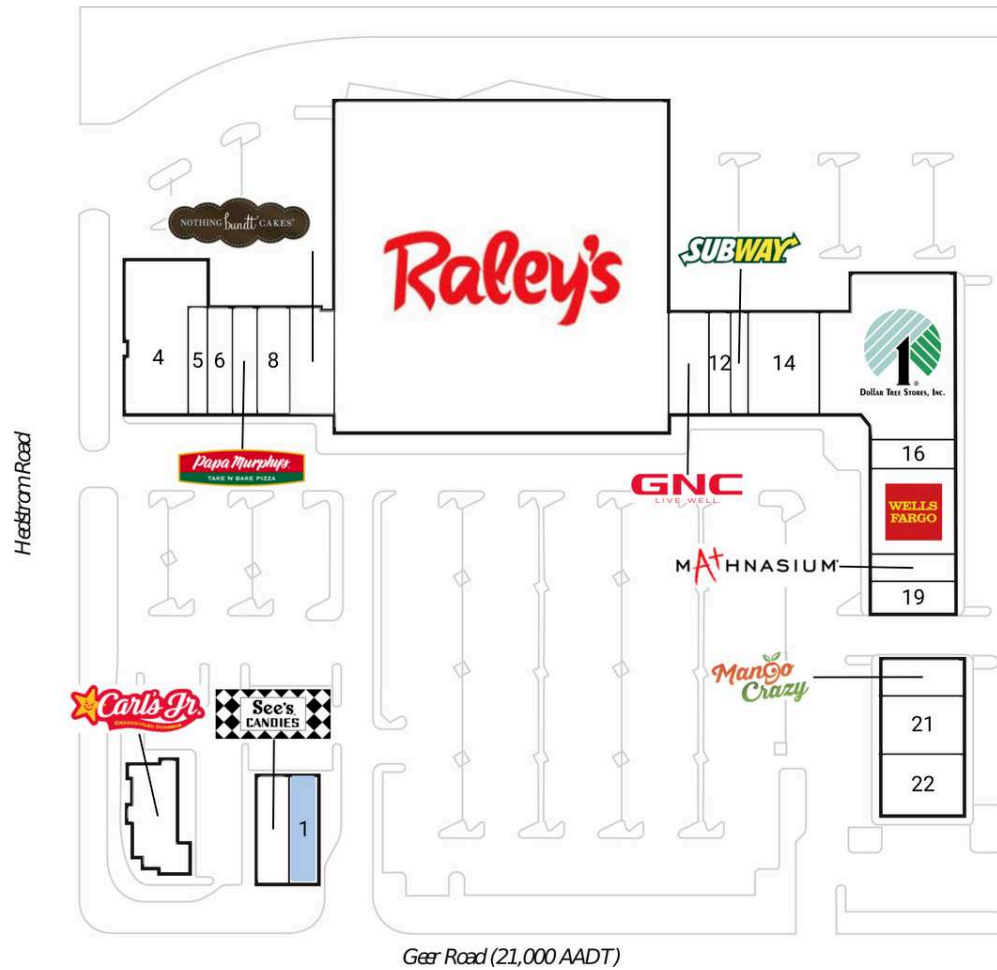

Blossom Valley Plaza

1 AVAILABLE	1,446 SF	13 Subway	1,050 SF
2 See's Candies	1,577 SF	14 U.S. Army Office	4,200 SF
3 Carl's Jr.	2,536 SF	15 Dollar Tree	10,665 SF
4 Jay's Tires	5,000 SF	16 J C Morales	1,200 SF
5 Postal Center USA	1,020 SF	17 Wells Fargo Bank	3,600 SF
6 Smoke 4 Less	1,400 SF	18 Mathnasium	1,200 SF
7 Papa Murphy's	1,330 SF	19 Accurate Family Dental	1,200 SF
8 Carr's Cleaners	1,750 SF	20 Mango Crazy	1,620 SF
9 Nothing Bundt Cakes	2,437 SF	21 Neesan Market	2,580 SF
10 Raley's	60,114 SF	22 AJ's Cafe and Grill	2,400 SF
11 GNC	2,100 SF	100 TNT Fireworks	
12 MyMy Nails	1,050 SF		