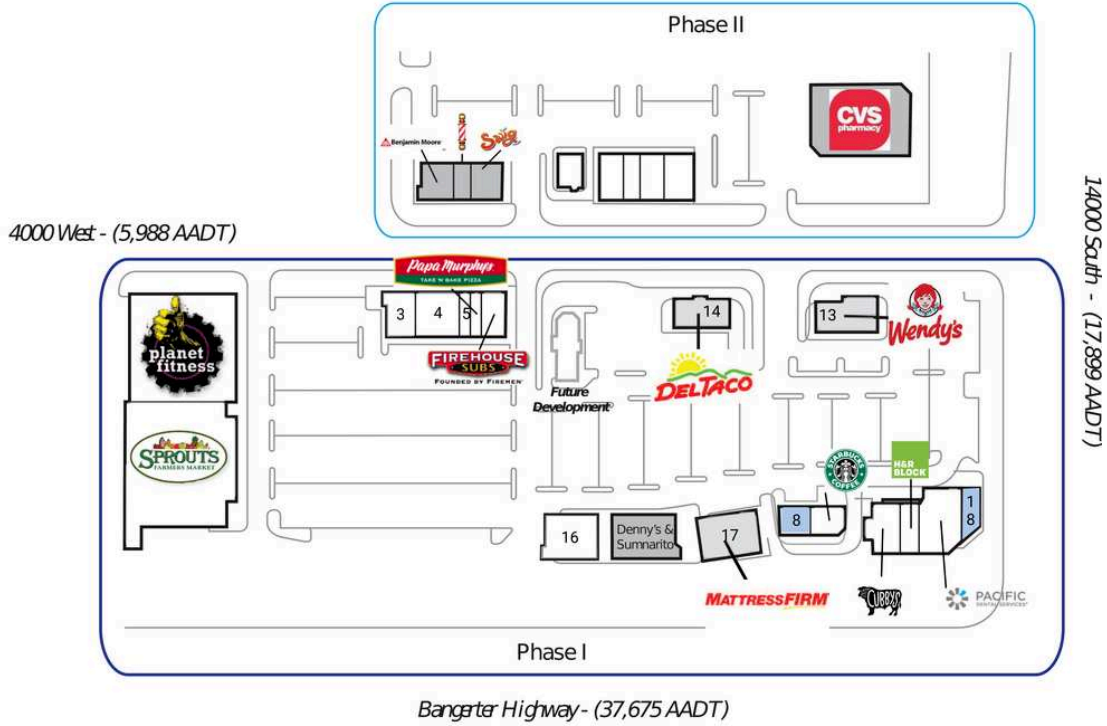

# Oquirrh Mountain Marketplace I

1 Sprouts Farmers Market	27,000 SF	11 H&R Block	1,300 SF
2 Planet Fitness	22,050 SF	12 Pacific Dental	4,200 SF
3 iCryo	2,160 SF	13 Wendy's	
4 Himalayan Kitchen 2	3,640 SF	14 Del Taco	
5 Universal Nails	1,200 SF	15 JNW Hartle Properties	
6 Papa Murphy's	1,200 SF	16 Kid Strong	4,200 SF
7 Firehouse Subs	1,800 SF	17 Mattress Firm	
<b>8 AVAILABLE</b>	2,200 SF	<b>18 AVAILABLE</b>	
9 Starbucks	2,000 SF	<b>100 AVAILABLE</b>	
10 Cubby's Chicago Beef	3,000 SF		