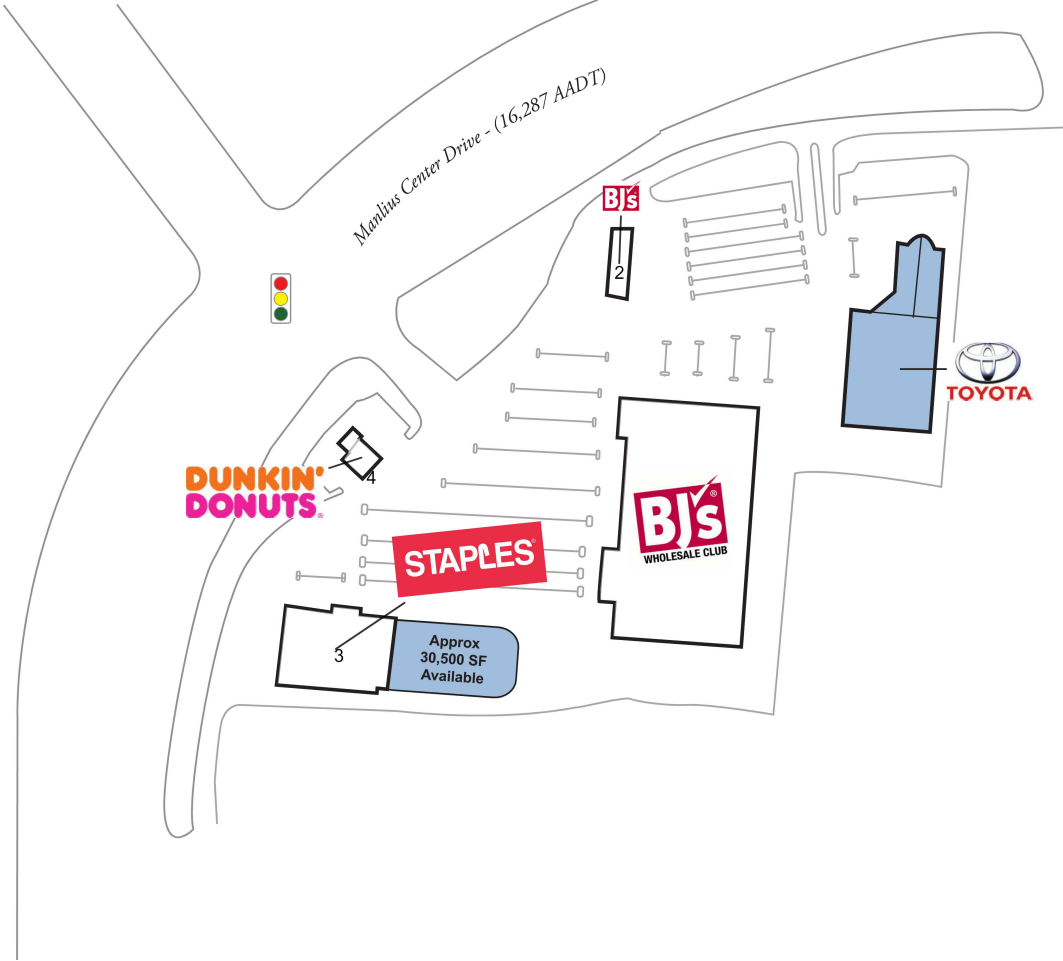

BJ's Shopping Center

1 BJ's Wholesale Club	115,660 SF	3 Staples	24,234 SF
2 BJ's Wholesale Club Gas	4,037 SF	4 Dunkin' Donuts	3,525 SF