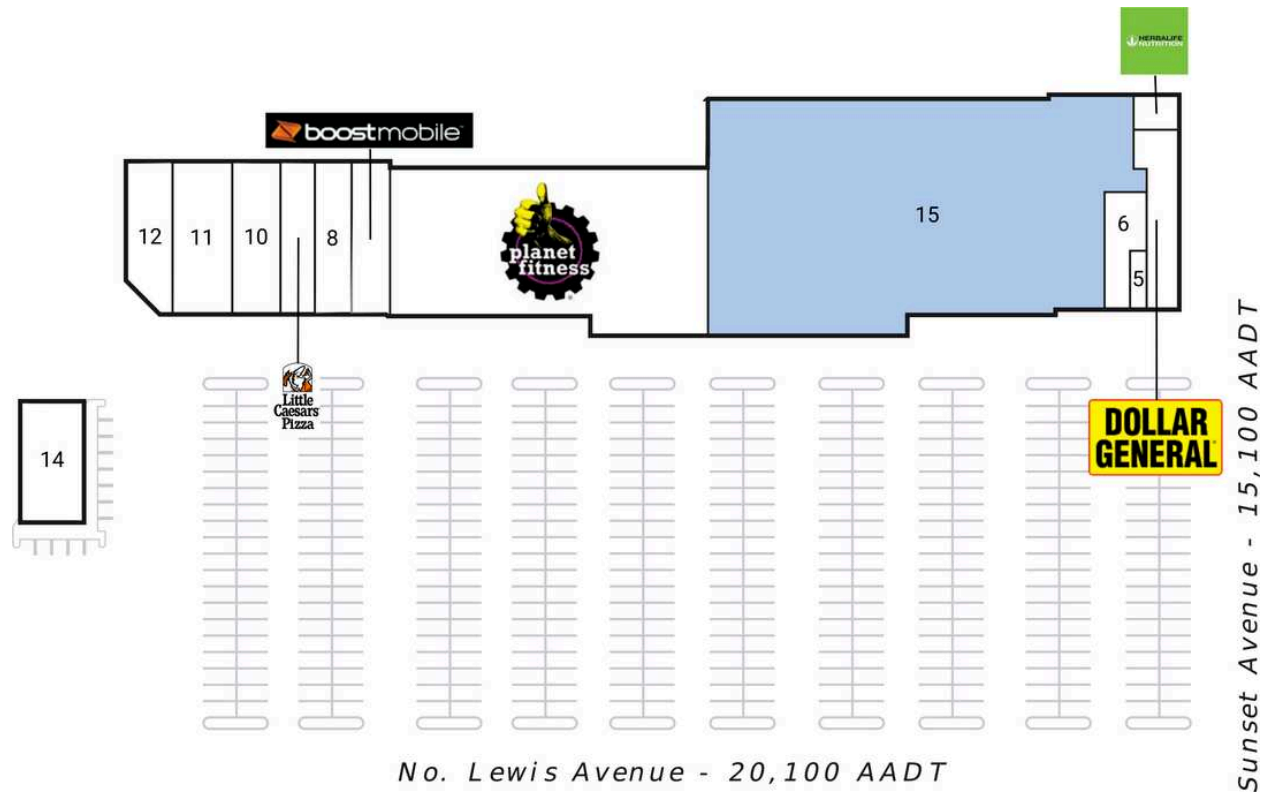

Timberlake Shopping Center

1 Planet Fitness	18,597 SF	9 Little Caesars	1,479 SF
2 Herbalife	675 SF	10 La Unica Grocery	5,092 SF
3 Dollar General	7,954 SF	11 Laundromat	3,609 SF
5 Roto Rooter	450 SF	12 Classic Hair & Nails Salon of Orlando, I	1,032 SF
6 Hank's Cleaners	1,680 SF	14 Rocky's Place	1,764 SF
7 Boost Mobile	2,158 SF	15 AVAILABLE	32,743 SF
8 Lake Liquors	2,158 SF		