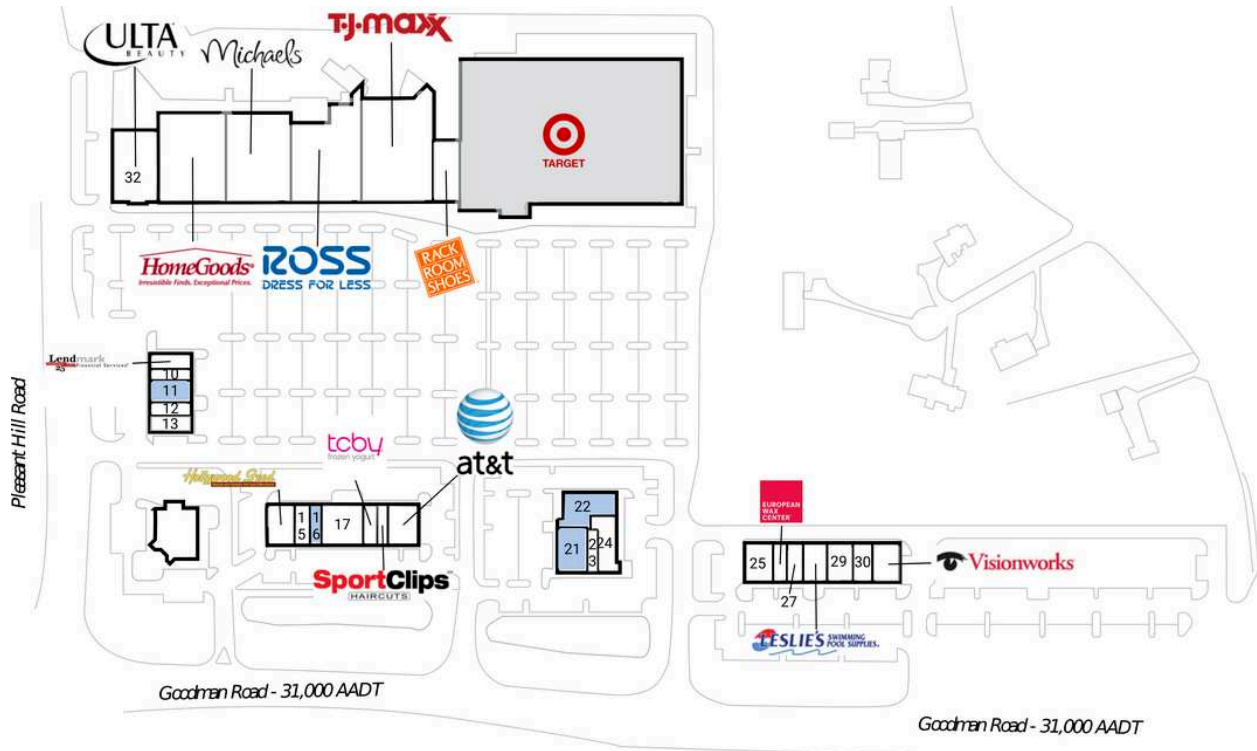

Wedgewood Commons

1 Target		17 Gould's Day Spa & Salon	5,522 SF
2 Rack Room Shoes	5,500 SF	18 TCBY	1,921 SF
3 TJ Maxx	24,000 SF	19 SportClips	1,335 SF
4 Ross Dress for Less	22,000 SF	20 AT&T Mobility	3,562 SF
5 Michaels	21,360 SF	21 AVAILABLE	4,178 SF
6 HomeGoods	24,000 SF	22 AVAILABLE	5,082 SF
9 Lendmark Financial	1,696 SF	23 Poke World	1,338 SF
10 Nathan R. Hamman, DDS	1,572 SF	24 Memphis Urgent Care #2	3,590 SF
11 AVAILABLE	3,070 SF	25 Southern Bancorp Bank	3,619 SF
12 Simply Uniform	1,611 SF	26 European Wax Center	1,606 SF
13 Elite Physical Therapy	1,888 SF	27 The Wine Cellar	2,216 SF
14 Hollywood Feed	3,373 SF	28 Leslie's Pool Supplies	3,019 SF
15 Master Jewelers	1,841 SF	29 Heartland Dental	3,233 SF
16 AVAILABLE	1,335 SF	30 Urban Fusion & Sushi	2,753 SF

Wedgewood Commons

31 VisionWorks	3,038 SF	100 AVAILABLE
32 Ulta	10,300 SF	