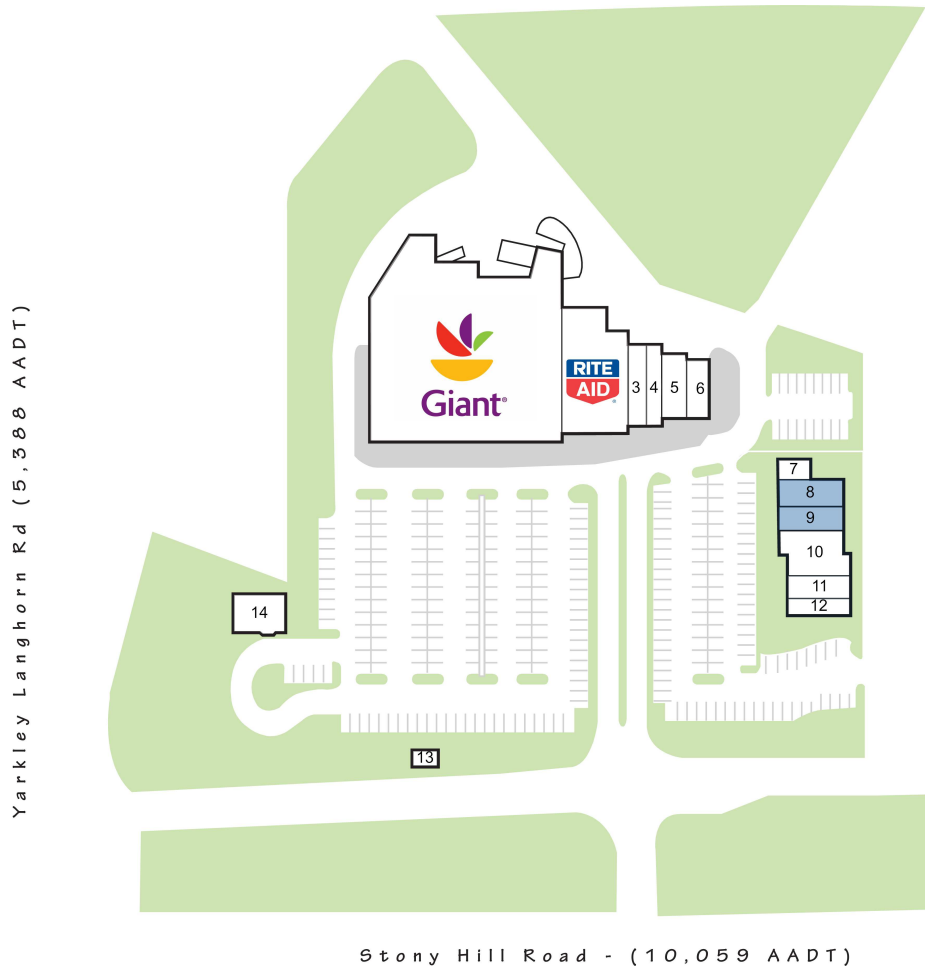

Lower Makefield Shopping Center

| | | | |
|-----------------------------------|-----------|-----------------------|----------|
| 1 Giant Store | 43,157 SF | 8 AVAILABLE | 2,040 SF |
| 2 Rite Aid | 9,000 SF | 9 AVAILABLE | 2,040 SF |
| 3 Joseph-Jeffrey's Haircare Salon | 1,600 SF | 10 Indian Garden | 3,660 SF |
| 4 The Frame Game | 1,600 SF | 11 Venezia Pizza | 1,640 SF |
| 5 Anna Nail & Spa | 1,950 SF | 12 Yardley Bagel Cafe | 1,642 SF |
| 6 Custom Cleaners | 1,800 SF | 13 Mail N' More | 1,354 SF |
| 7 Redberry | 870 SF | 14 First Choice Bank | 2,600 SF |