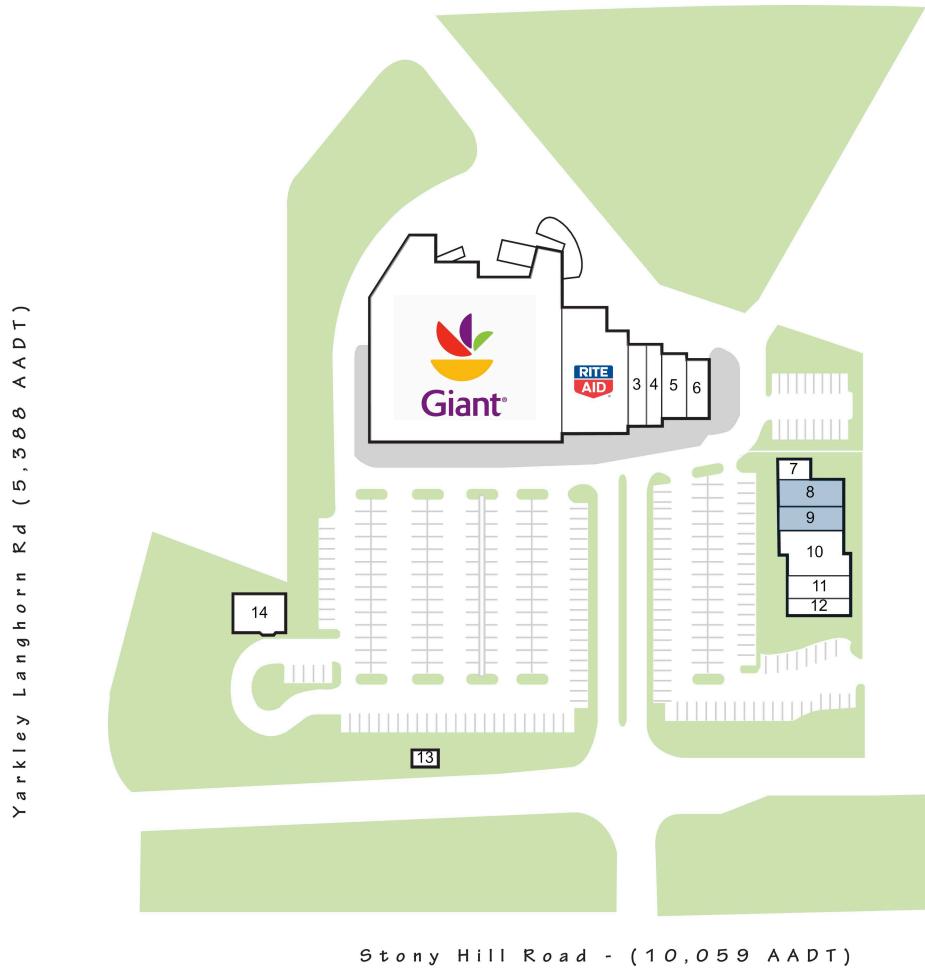

Lower Makefield Shopping Center

1 Giant Store	43,157 SF	8 AVAILABLE	2,040 SF
2 Rite Aid	9,000 SF	9 AVAILABLE	2,040 SF
3 Joseph-Jeffrey's Haircare Salon	1,600 SF	10 Indian Garden	3,660 SF
4 The Frame Game	1,600 SF	11 Venezia Pizza	1,640 SF
5 Anna Nail & Spa	1,950 SF	12 Yardley Bagel Cafe	1,642 SF
6 Custom Cleaners	1,800 SF	13 Mail N' More	1,354 SF
7 Redberry	870 SF	14 First Choice Bank	2,600 SF