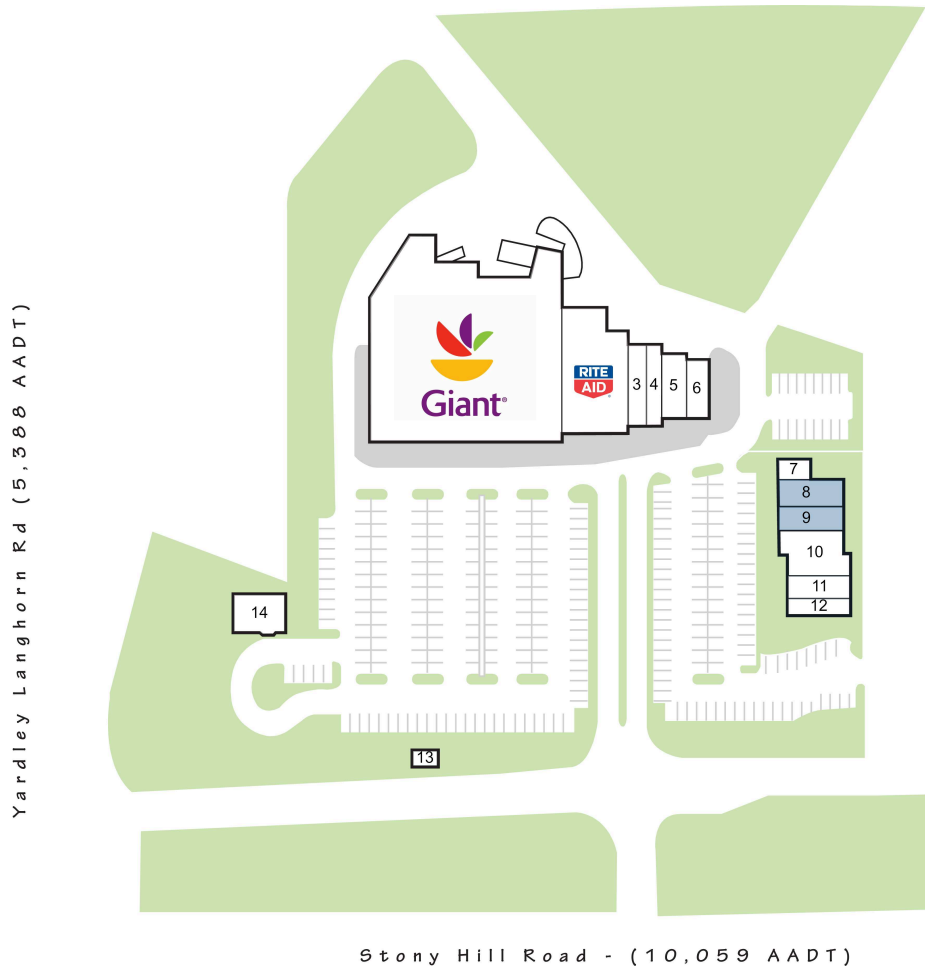

# Lower Makefield Shopping Center

1 Giant Store	43,157 SF	<b>8 AVAILABLE</b>	2,040 SF
2 Rite Aid	9,000 SF	<b>9 AVAILABLE</b>	2,040 SF
3 Joseph-Jeffrey's Haircare Salon	1,600 SF	10 Indian Garden	3,660 SF
4 The Frame Game	1,600 SF	11 Venezia Pizza	1,640 SF
5 Anna Nail & Spa	1,950 SF	12 Yardley Bagel Cafe	1,642 SF
6 Custom Cleaners	1,800 SF	13 Mail N' More	1,354 SF
7 Redberry	870 SF	14 First Choice Bank	2,600 SF