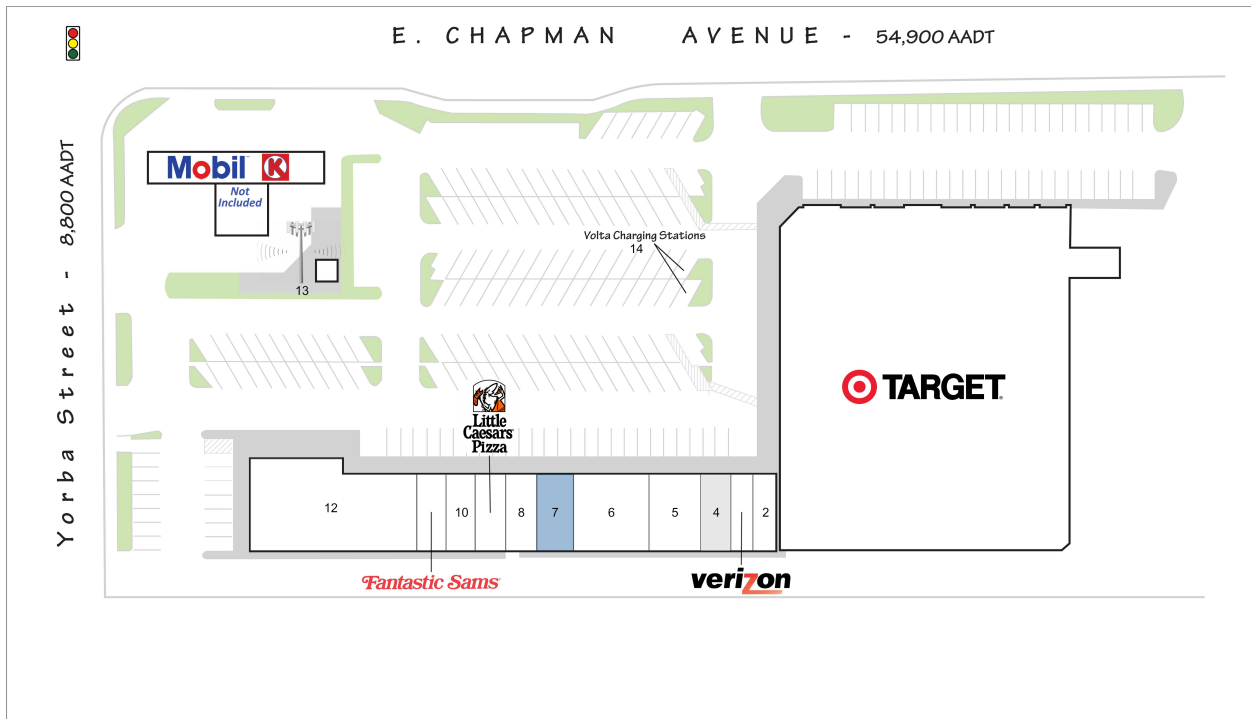

Rusty Leaf Plaza

1 Target	41,545 SF	9 Little Caesars	1,015 SF
2 Blushed Clothing	770 SF	10 Check 'n Go	1,003 SF
3 Verizon Wireless	760 SF	11 Fantastic Sam's	1,003 SF
5 Polish Avenue Mani Pedi	1,691 SF	12 SchoolsFirst FCU	5,606 SF
6 Artistic Smiles	2,521 SF	13 Cox PCS Assets	
7 AVAILABLE	1,266 SF	14 Volta Charging	
8 Bridal Jewelry Center	996 SF		