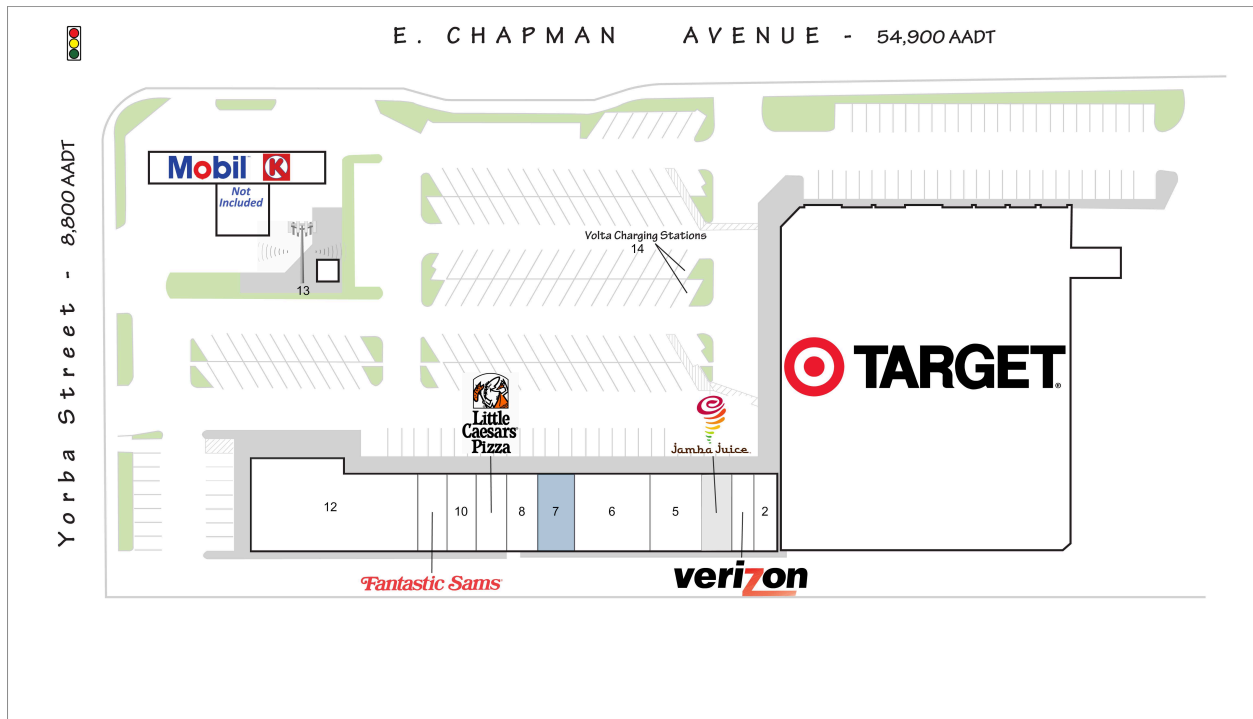

Rusty Leaf Plaza

1 Target	41,545 SF	8 Bridal Jewelry Center	996 SF
2 Blushed Clothing	770 SF	9 Little Caesars	1,015 SF
3 Verizon Wireless	760 SF	10 Check 'n Go	1,003 SF
4 Jamba Juice	1,012 SF	11 Fantastic Sam's	1,003 SF
5 Polish Avenue Mani Pedi	1,691 SF	12 SchoolsFirst FCU	5,606 SF
6 Artistic Smiles	2,521 SF	13 Cox PCS Assets	
7 AVAILABLE	1,266 SF	14 Volta Charging	