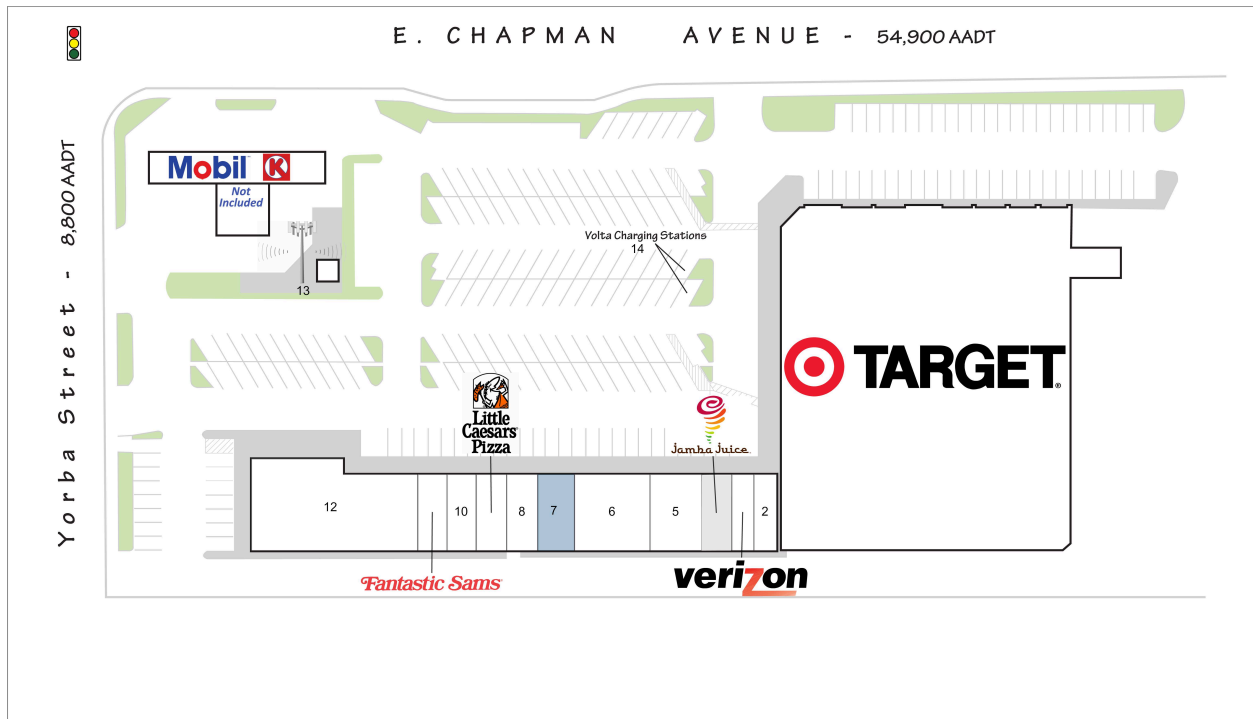

Rusty Leaf Plaza

1 Target	41,545 SF	8 Bridal Jewelry Center	996 SF
2 Blushed Clothing	770 SF	9 Little Caesars	1,015 SF
3 Verizon Wireless	760 SF	10 Check 'n Go	1,003 SF
4 Jamba Juice	1,012 SF	11 Fantastic Sam's	1,003 SF
5 Polish Avenue Mani Pedi	1,691 SF	12 SchoolsFirst FCU	5,606 SF
6 Artistic Smiles	2,521 SF	13 Cox PCS Assets	
7 AVAILABLE	1,266 SF	14 Volta Charging	