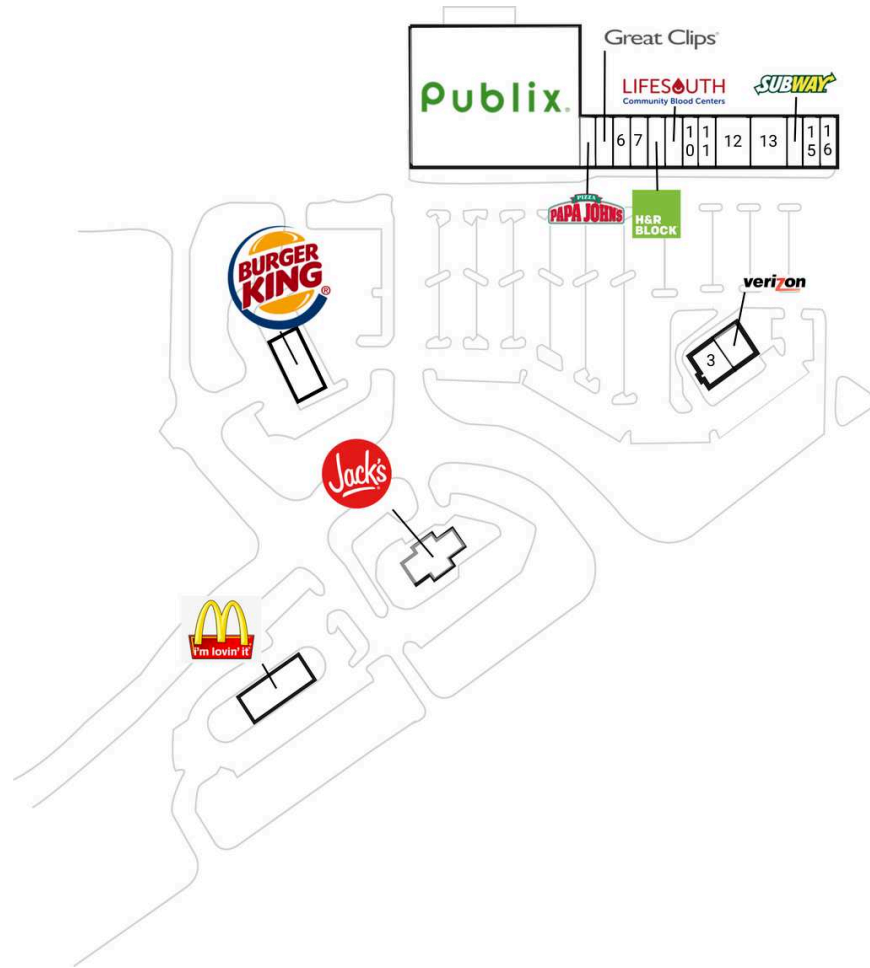

Harvest Square

1 Publix	45,600 SF	12 SportsMED	2,800 SF
2 Papa John's Pizza	1,390 SF	13 MiCasa Mexican Restaurant	2,800 SF
3 LawLers Barbecue	2,000 SF	14 Subway	1,400 SF
4 Verizon Wireless	2,000 SF	15 Gibson Orthodontics	1,400 SF
5 Great Clips	1,400 SF	16 Cachet Cleaners	1,400 SF
6 Nail Boutique	1,400 SF	17 Precision Waste Solutions	
7 Alabama Spirits	1,400 SF	18 Burger King	
8 H&R Block	1,400 SF	19 McDonald's	
9 LifeSouth Community Blood Centers	1,400 SF	20 Jack's Family Restaurant	
10 China Cafe	1,400 SF	100 AVAILABLE	
11 HealthSource of Harvest	1,400 SF	200 AVAILABLE	