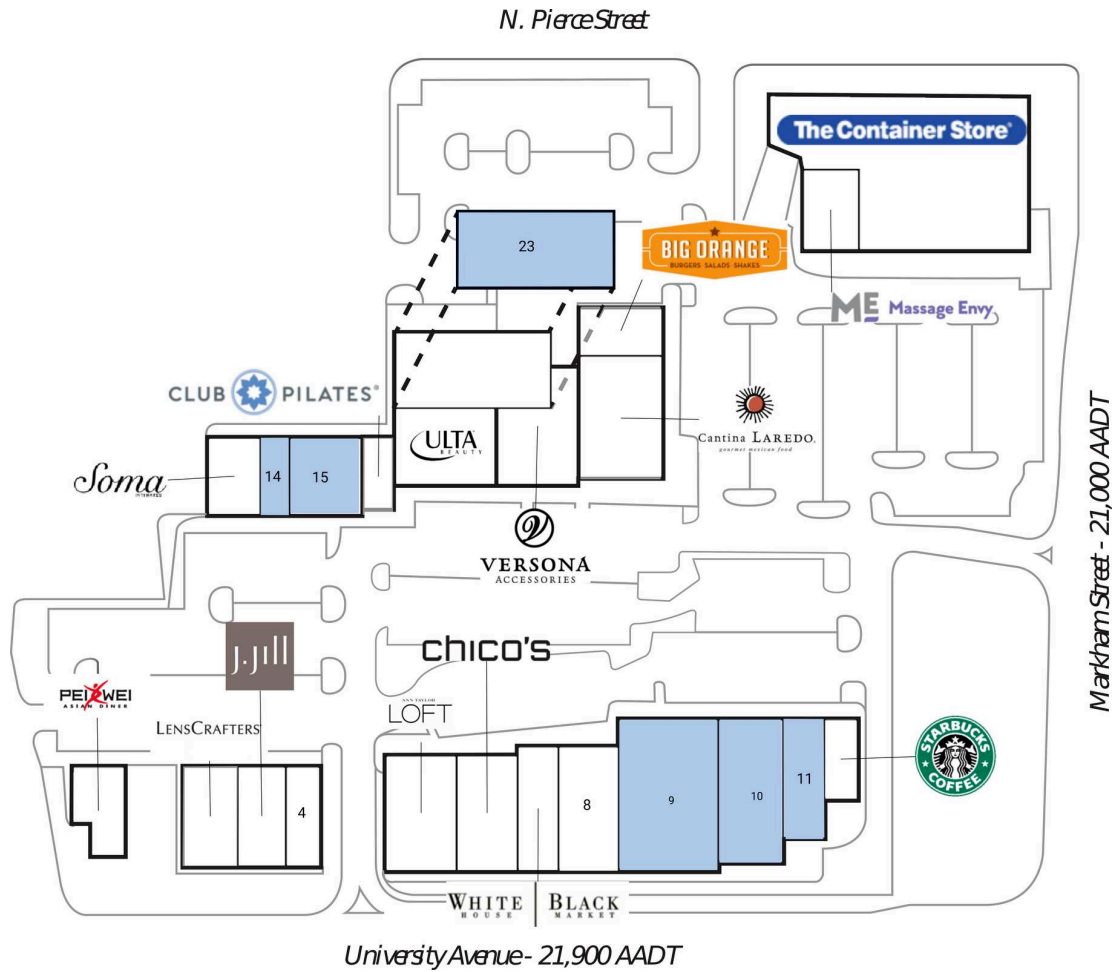

MidTowne Shopping Center

1 Pei Wei Asian Diner	3,241 SF	13 Soma Intimates	3,010 SF
2 LensCrafters	4,020 SF	14 AVAILABLE	1,600 SF
3 J. Jill	3,400 SF	15 AVAILABLE	4,000 SF
4 Brighton Collectibles	2,553 SF	16 Club Pilates	1,600 SF
5 Ann Taylor Loft	6,000 SF	17 Ulta	10,434 SF
6 Chico's	4,300 SF	18 Versona Accessories	8,478 SF
7 White House/Black Market	3,100 SF	19 Cantina Laredo	6,968 SF
8 J.Crew	5,400 SF	20 Big Orange Burger	2,893 SF
9 AVAILABLE	11,000 SF	21 Massage Envy	3,476 SF
10 AVAILABLE	6,500 SF	22 The Container Store	23,565 SF
11 AVAILABLE	3,500 SF	23 AVAILABLE	5,500 SF
12 Starbucks	1,750 SF	100 AVAILABLE	