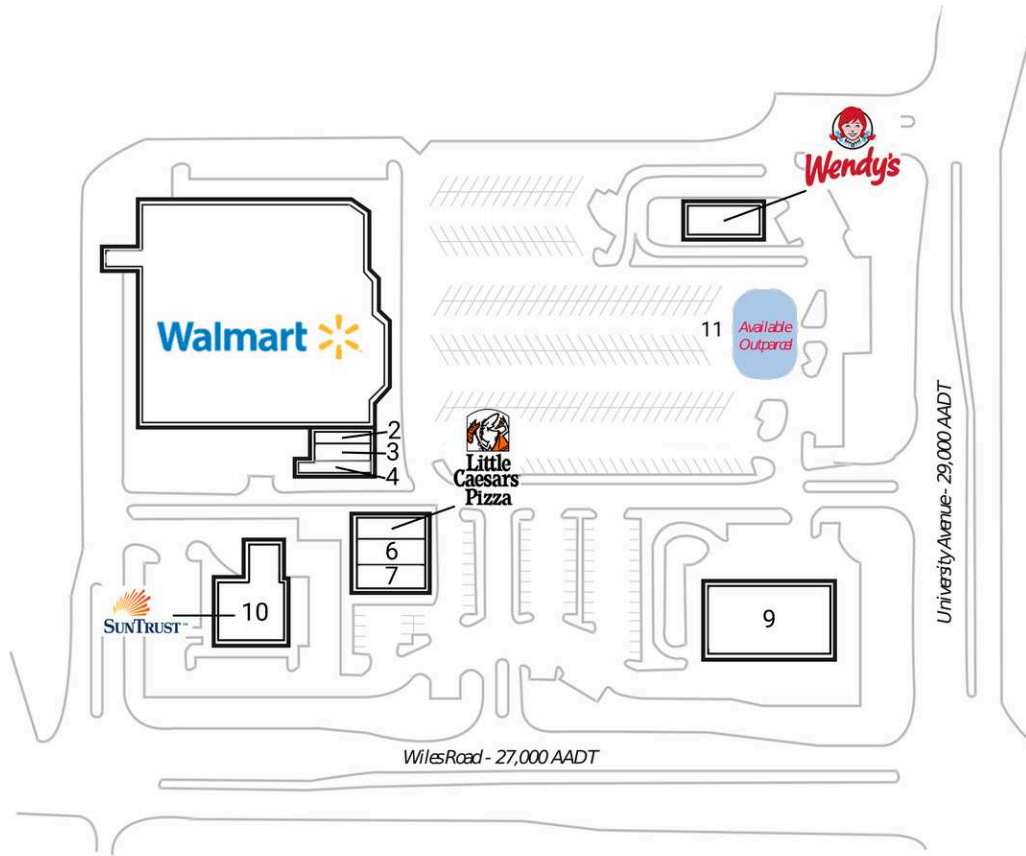

North Hills Square Shopping Center

1 Wal-Mart	52,024 SF	7 Manhattan Bagel	2,200 SF
2 Real Estate II	1,200 SF	8 Wendy's	3,000 SF
3 Mixed Martial Arts	1,200 SF	9 University Wiles	
4 Main Street Barbershop	1,600 SF	10 Suntrust Bank	
5 Little Caesars	1,800 SF	11 Available Outparcel	
6 Mona's II	805 SF	100 AVAILABLE	