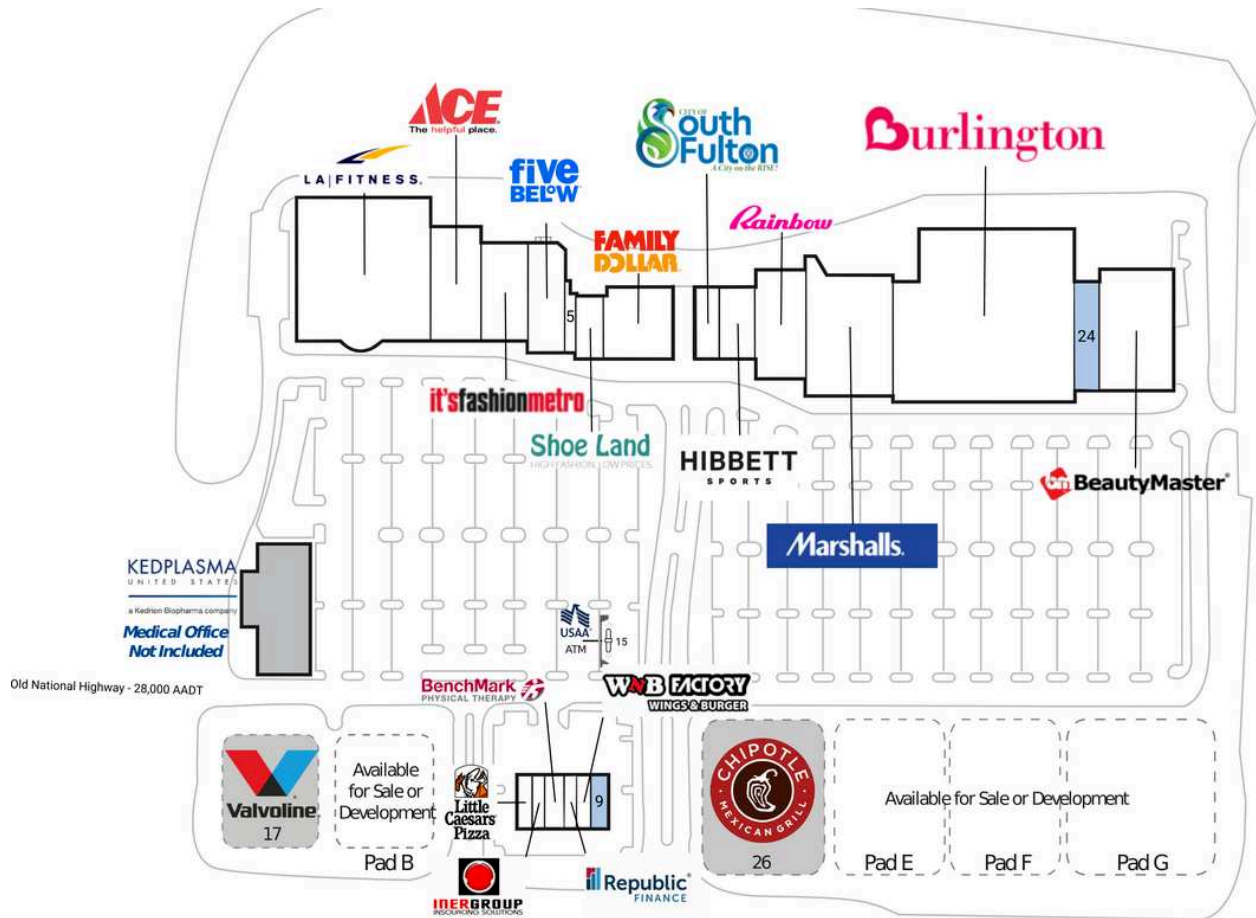

Old National Marketplace

1 LA Fitness	42,000 SF	14 Little Caesars	1,600 SF
2 Ace Hardware	12,600 SF	15 United Services Automobile Association	
3 It's Fashion	10,000 SF	16 KEDPLASMA	
4 Five Below	9,156 SF	17 CMG ATL College Park, LLC	
5 Nails Club	1,200 SF	19 City of South Fulton	3,000 SF
6 Shoe Land	4,000 SF	20 Hibbett Sports	6,000 SF
7 Family Dollar	11,000 SF	21 Rainbow	12,934 SF
9 AVAILABLE	1,600 SF	22 Marshalls	24,000 SF
10 WNB Factory	1,619 SF	23 Burlington	65,000 SF
11 Republic Finance	1,480 SF	24 AVAILABLE	6,000 SF
12 BenchMark Physical Therapy	1,603 SF	25 Beauty Master	20,320 SF
13 Inergroup Insourcing Solutions	1,893 SF		