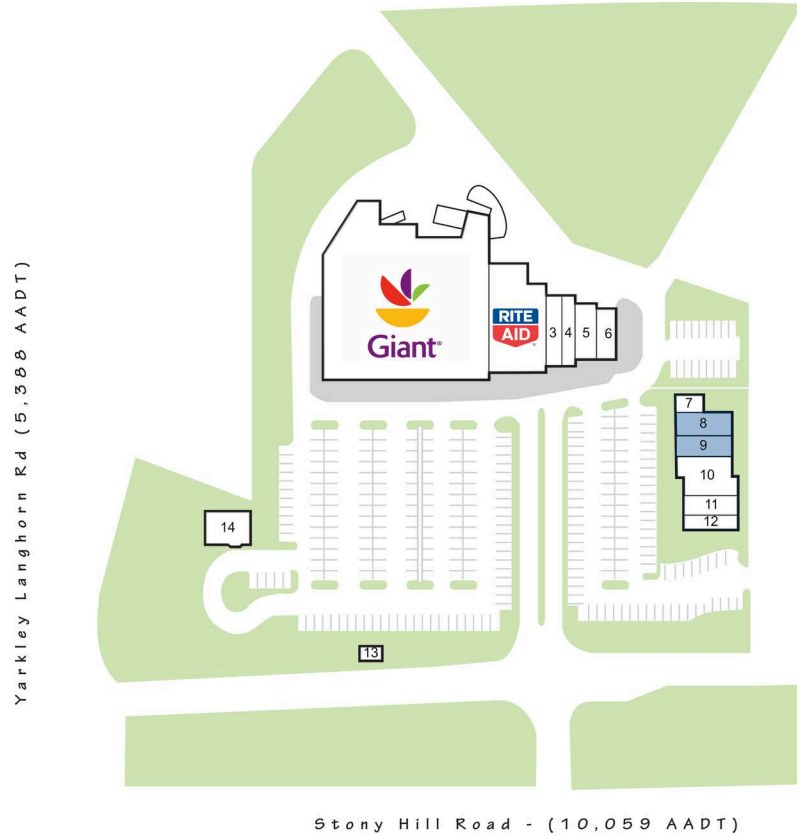

Lower Makefield Shopping

700 Stony Hill Road, Yardley, PA 19067

Coordinates:

Latitude: N40°13'19"

Longitude: W74°52'34"

Leasing Contact: Angela Surico | angela.surico@inlandgroup.com | 630.586.6648

> Property Highlights

- Center Size: 74,953 SF
- Located on Stony Hill Road (10,059 AADT) at Yardley Langhorn Road (5,388 AADT) in Yardley PA
- Join retailers Giant Food, Rite Aid, and a complimentary mix of service & restaurant tenants
- Strong population and incomes makes this a great choice

inlandgroup.com

The Inland name and logo are registered trademarks being used under license.

Lower Makefield Shopping

700 Stony Hill Road, Yardley, PA 19067

Leasing Contact: Angela Surico | angela.surico@inlandgroup.com | 630.586.6648

Store Listing Center Size: 74,953 Sq. Ft.		
Unit #	Sq. Ft.	Tenant
1	43,157 SF	Giant Store
2	9,000 SF	Rite Aid
3	1,600 SF	Joseph-Jeffrey's Haircare Salon
4	1,600 SF	The Frame Game
5	1,950 SF	Anna Nail & Spa
6	1,800 SF	Custom Cleaners
7	870 SF	Redberry
8	2,040 SF	Available
9	2,040 SF	Available
10	3,660 SF	Indian Garden
11	1,640 SF	Venezia Pizza
12	1,642 SF	Yardley Bagel Cafe
13	1,354 SF	Mail N' More
14	2,600 SF	First Choice Bank