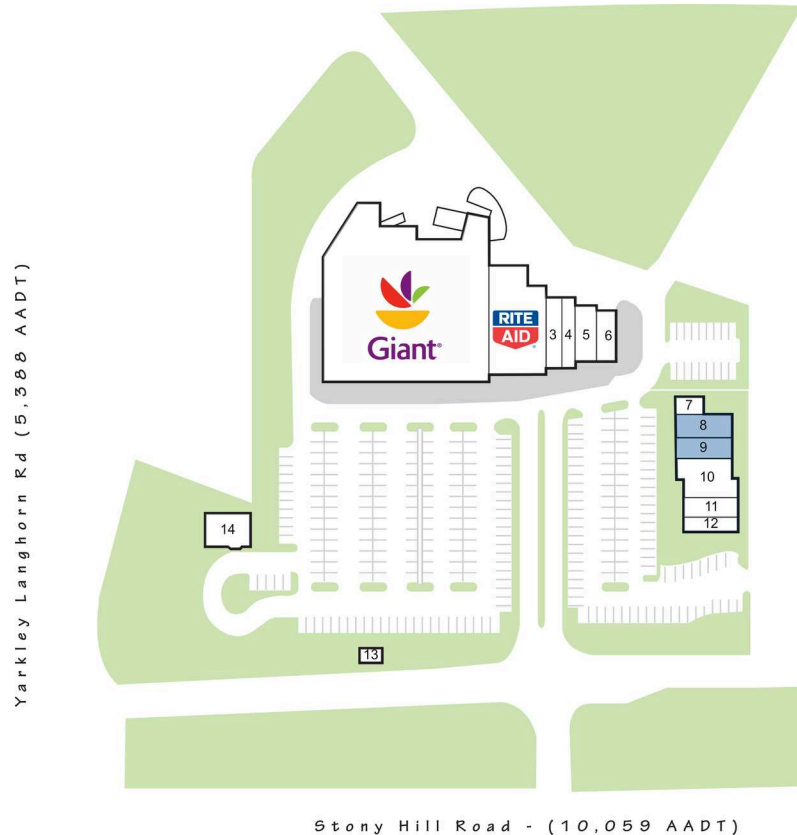

Lower Makefield Shopping

700 Stony Hill Road, Yardley, PA 19067

Coordinates:

Latitude: N40°13'19"

Longitude: W74°52'34"

Leasing Contact: Angela Surico | angela.surico@inlandgroup.com | 630.586.6648

> Property Highlights

- Center Size: 74,953 SF
- Located on Stony Hill Road (10,059 AADT) at Yardley Langhorn Road (5,388 AADT) in Yardley PA
- Join retailers Giant Food, Rite Aid, and a complimentary mix of service & restaurant tenants
- Strong population and incomes makes this a great choice

inlandgroup.com

The Inland name and logo are registered trademarks being used under license.

Lower Makefield Shopping

700 Stony Hill Road, Yardley, PA 19067

Leasing Contact: Angela Surico | angela.surico@inlandgroup.com | 630.586.6648

Store Listing Center Size: 74,953 Sq. Ft.		
Unit #	Sq. Ft.	Tenant
1	43,157 SF	Giant Store
2	9,000 SF	Rite Aid
3	1,600 SF	Joseph-Jeffrey's Haircare Salon
4	1,600 SF	The Frame Game
5	1,950 SF	Anna Nail & Spa
6	1,800 SF	Custom Cleaners
7	870 SF	Redberry
8	2,040 SF	Available
9	2,040 SF	Available
10	3,660 SF	Indian Garden
11	1,640 SF	Venezia Pizza
12	1,642 SF	Yardley Bagel Cafe
13	1,354 SF	Mail N' More
14	2,600 SF	First Choice Bank