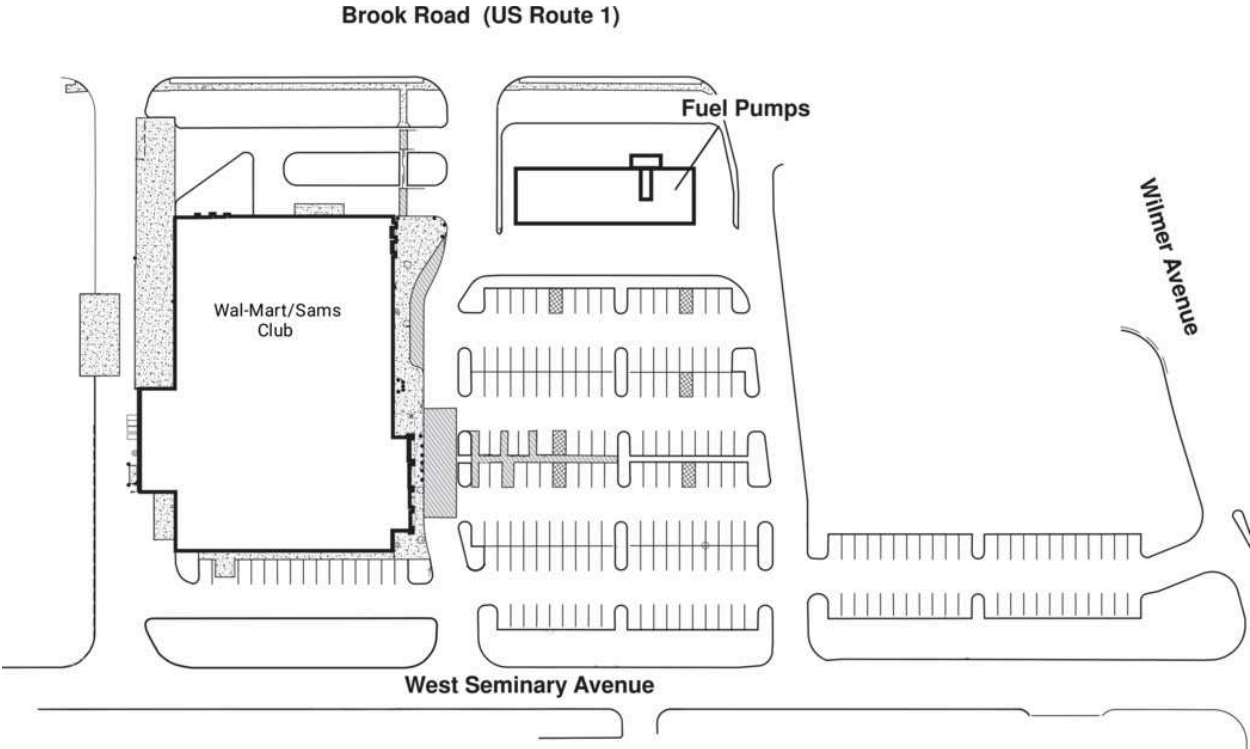

# Walmart - Richmond

1 Wal-Mart/Sams Club

41,117 SF