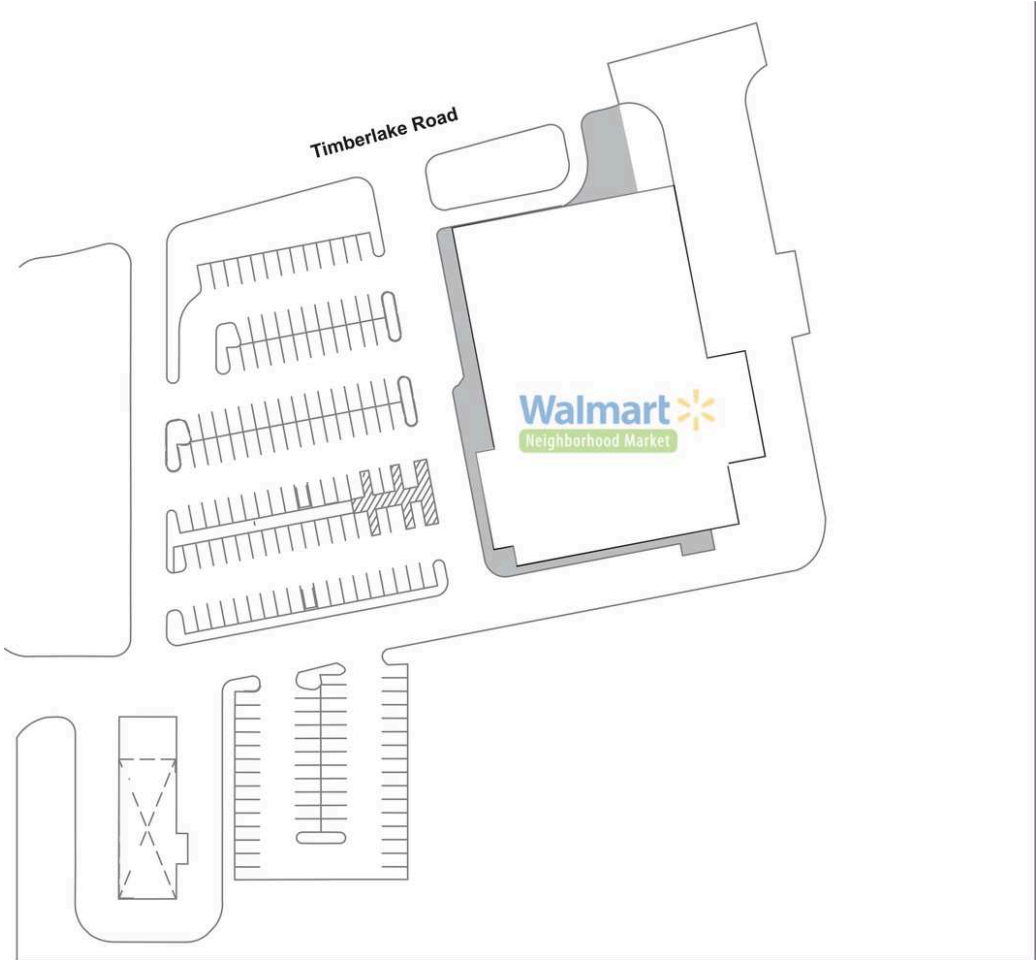

Walmart Neighborhood Market- Lynchburg

1 Wal-Mart/Sams Club

41,117 SF