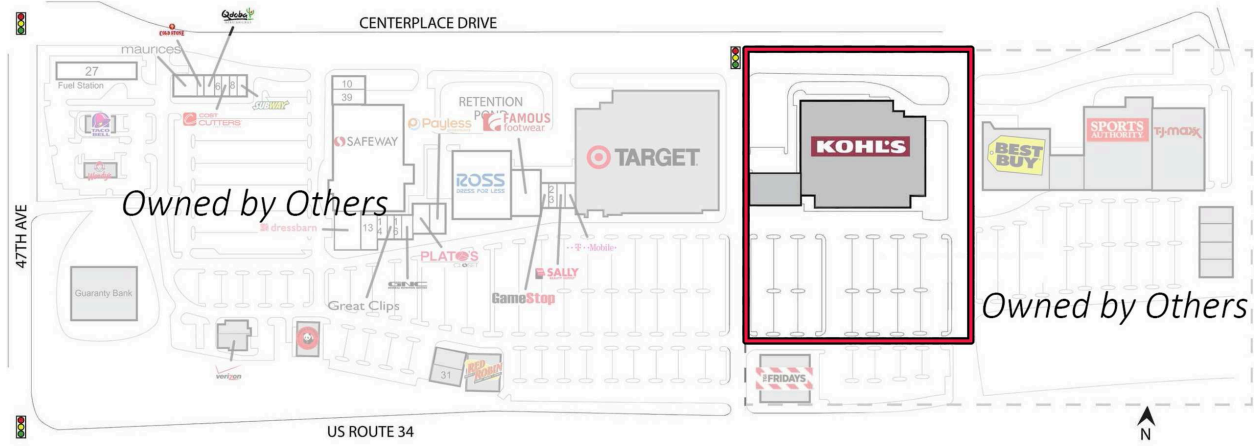

Kohl's - Greeley

1 Kohl's

88,677 SF

100 Target