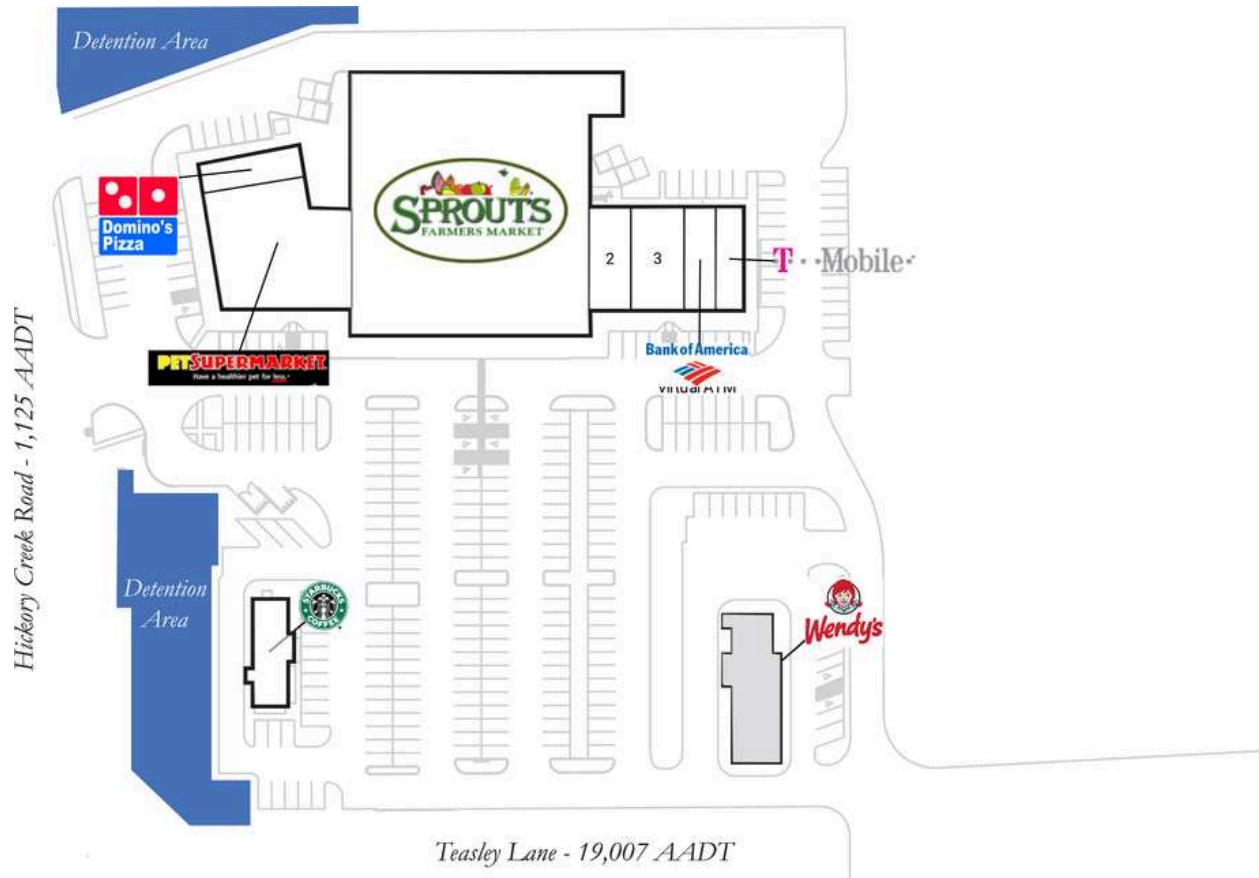

Denton Village

1 Sprouts Farmers Market	30,000 SF	6 Domino's Pizza	1,800 SF
2 Penn Dental Group	1,900 SF	7 Pet Supermarket	7,100 SF
3 Legacy Nails & Spa	2,500 SF	8 Starbucks	1,980 SF
4 Bank of America	1,500 SF	9 Wendy's	
5 T-Mobile	1,500 SF		