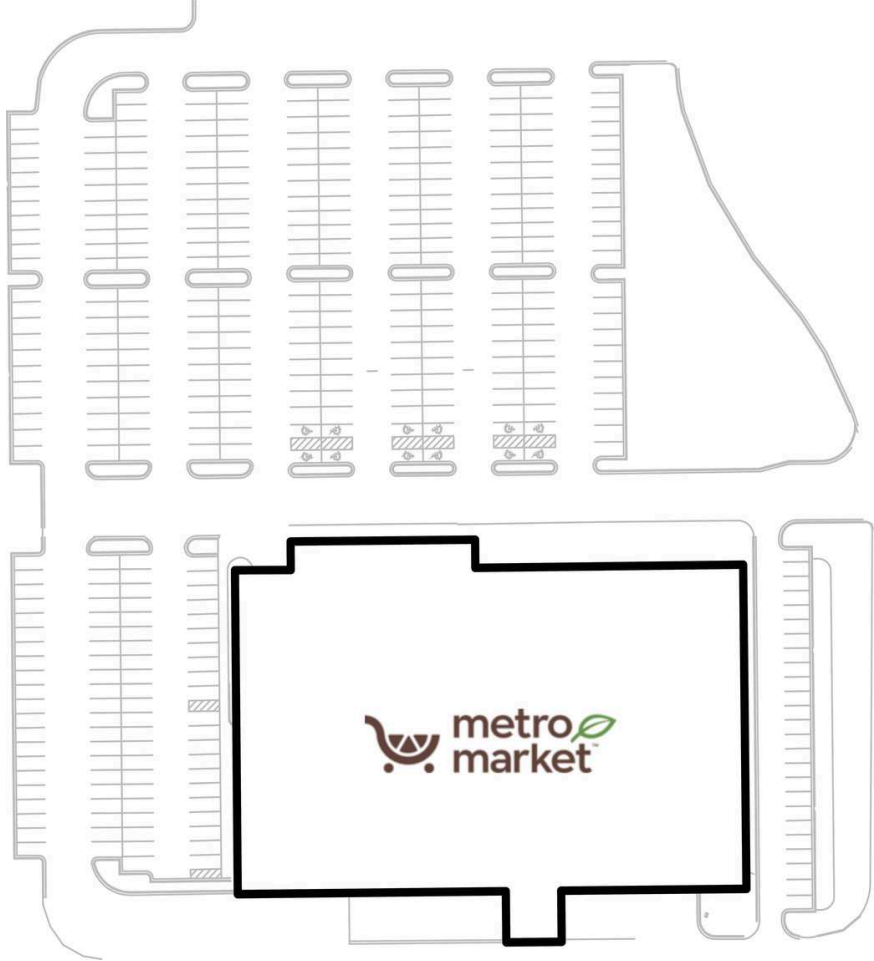

Kroger - Metro Market

1 Metro Market

69,911 SF