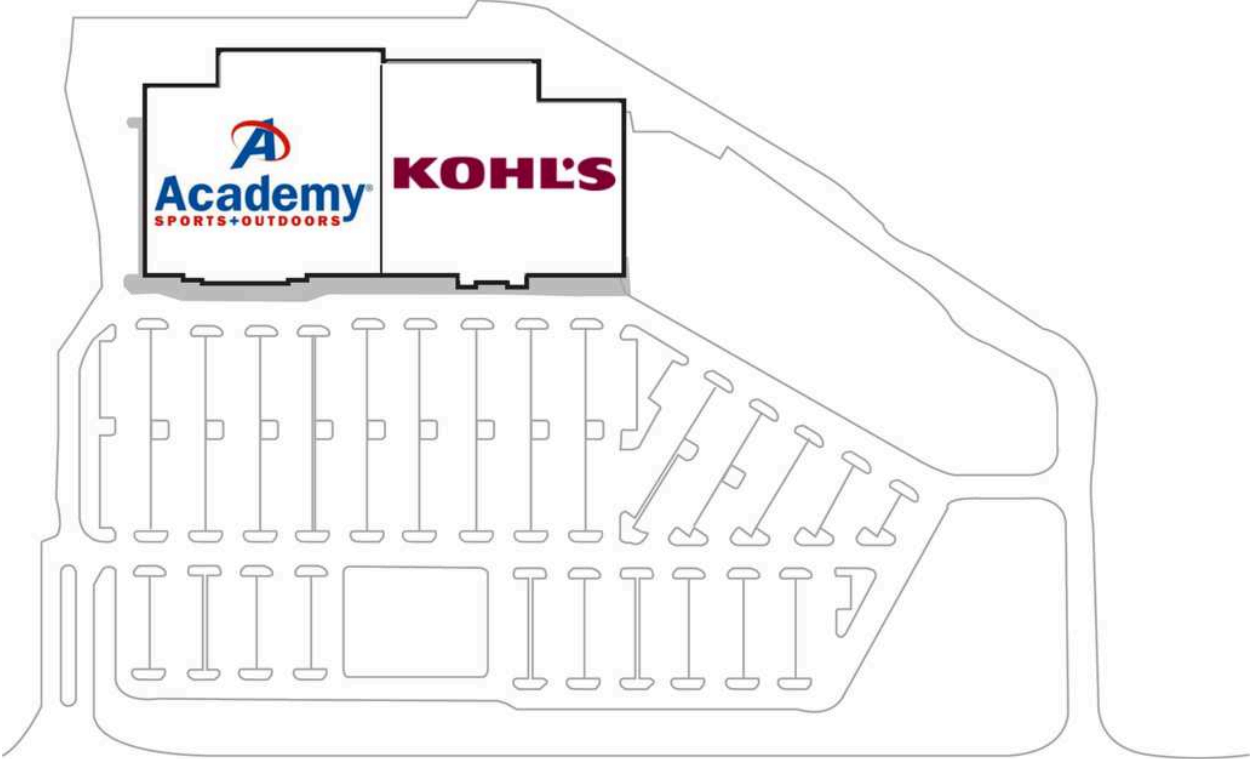

# The Fountains

---

*Highway 153 - 28,980 AADT*

1 Kohl's	64,298 SF	<b>100 AVAILABLE</b>
2 Academy Sports & Outdoors	67,280 SF	