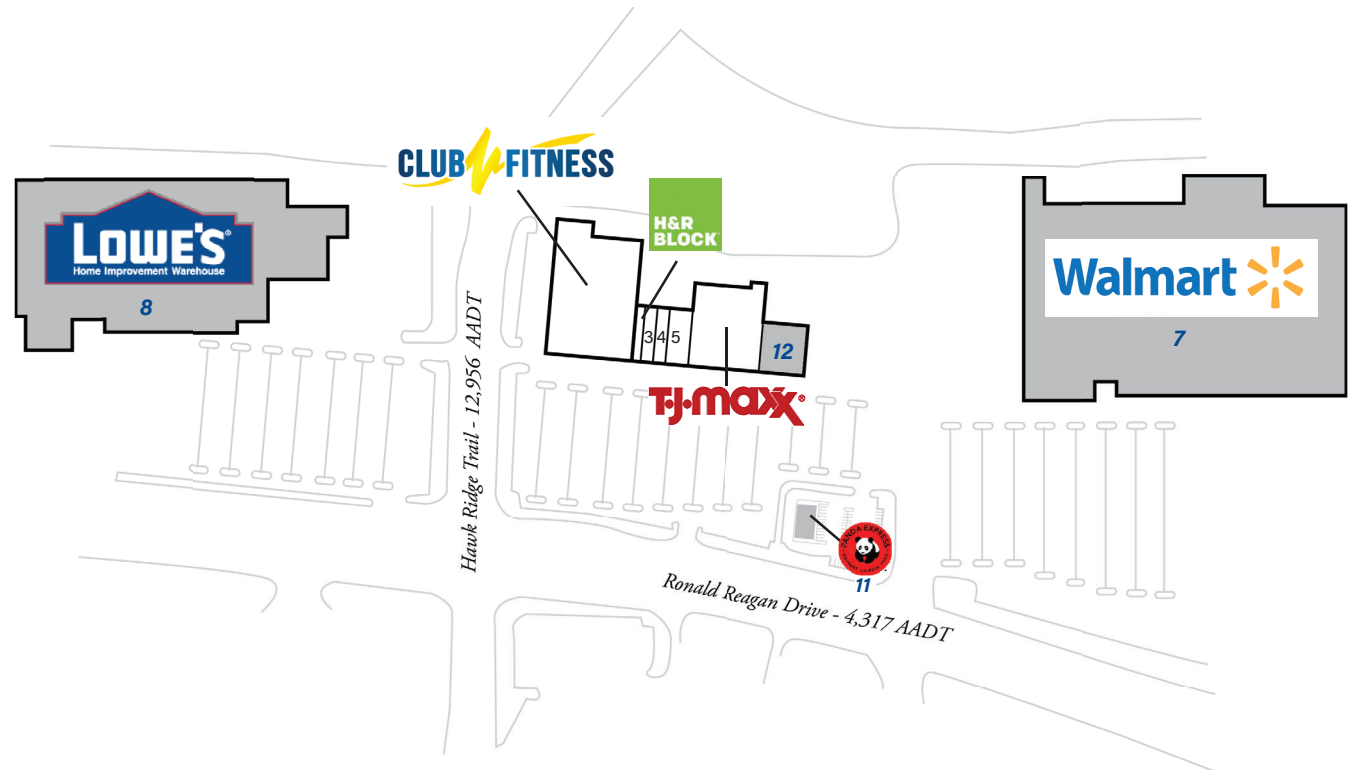

# Shops at Hawk Ridge

6280 Ronald Reagan Drive, Lake St. Louis, MO 63367

Coordinates:  
Latitude: 38.7702  
Longitude: -90.7865

Leasing Contact: Stephanie Karpinski | s.karpinski@inlandgroup.com | 630.586.4745 | inlandgroup.com

Property managed by Inland Commercial Real Estate Services LLC

Store Listing		
Center Size: 75,951 Sq. Ft.		
Unit #	Sq. Ft.	Tenant
1	42,081 SF	Club Fitness
2	1,600 SF	H&R Block
3	1,400 SF	US Nails & Spa
4	2,350 SF	Lake St. Louis Pediatric Dentistry
5	4,520 SF	Image Makers Salon LLC
6	24,000 SF	TJ Maxx
7		<i>Walmart</i>
8		<i>Lowe's Home Improvement</i>
11		<i>Panda Express</i>
12		<i>Gracie Barra Brazilian Ju-Jitsu</i>
<i>Items in blue and italicized are owned by others</i>		