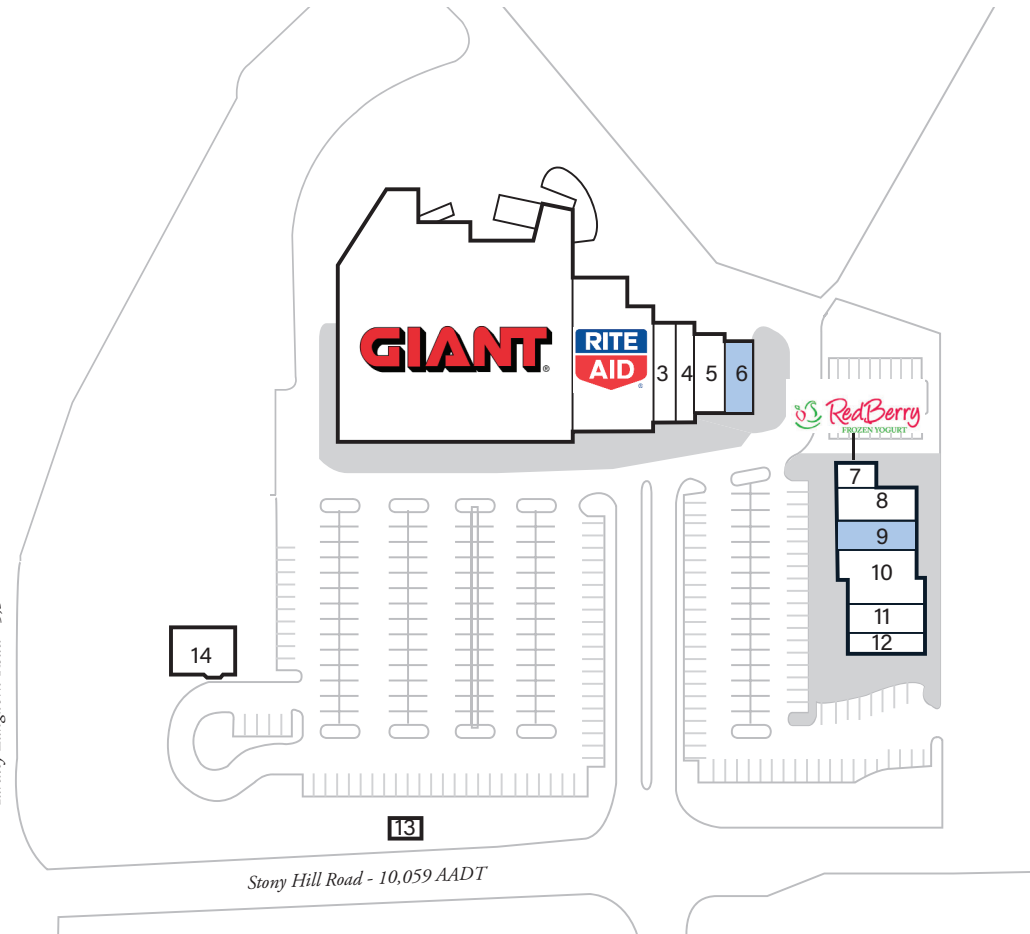

Lower Makefield Shopping Center

700 Stony Hill Road, Yardley, PA 19067

Coordinates:
Latitude: 40.2222
Longitude: -74.8736

Leasing Contact: Angela Surico | angela.surico@inlandgroup.com | 630.586.6648 | inlandgroup.com

Property managed by Inland Commercial Real Estate Services, LLC

Store Listing

Center Size: 74,953 Sq. Ft.

Unit #	Sq. Ft.	Tenant
1	43,157 SF	Giant Food Stores
2	9,000 SF	Rite Aid
3	1,600 SF	Joseph-Jeffrey's Haircare Salon
4	1,600 SF	The Frame Game
5	1,950 SF	Anna Nail & Spa
6	1,800 SF	Available
7	870 SF	Redberry
8	2,040 SF	ATI Physical Therapy
9	2,040 SF	Available
10	3,660 SF	Indian Garden
11	1,640 SF	Venezia Pizza
12	1,642 SF	Yardley Bagel Cafe
13	1,354 SF	Mail N' More
14	2,600 SF	Citizens Bank

Yardley Langhorn Road - 5,388 AADT

Stony Hill Road - 10,059 AADT

11/2024

2024 Demographics Estimate

	Resident Population	Households	Average HH Income
1 Mile	7,712	3,400	$184,624
3 Miles	49,729	19,758	$208,064
5 Miles	167,264	65,484	$164,508

@inlandgroup