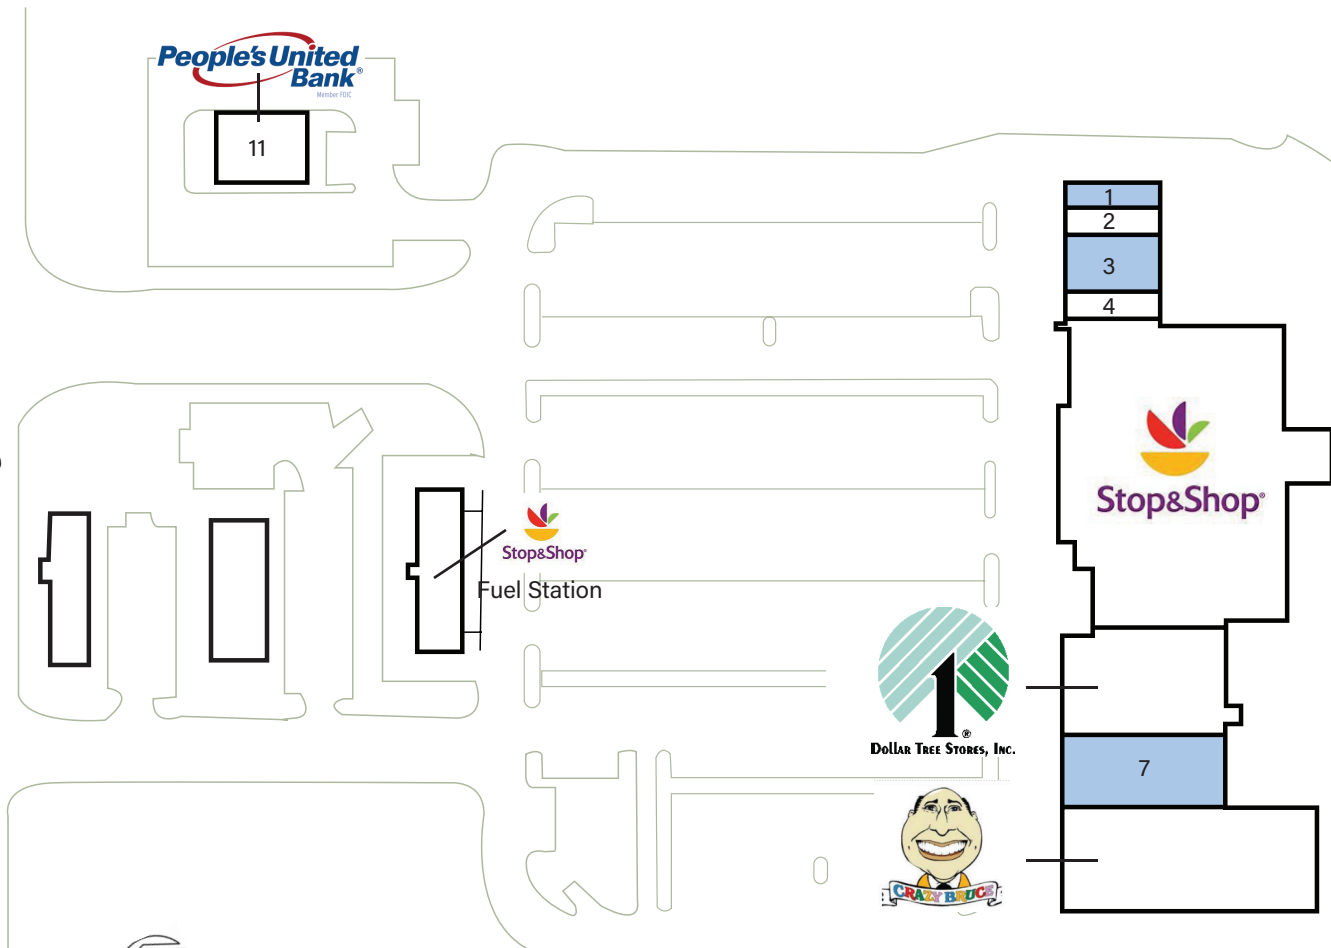

Elmwood Plaza

176 Newington Road, West Hartford CT 06110

Coordinates:
Latitude: 41.7256
Longitude: -72.7318

Leasing Contact: Stephanie Karpinski | s.karpinski@inlandgroup.com | 630.586.4745 | inlandgroup.com

Property managed by Inland Commercial Real Estate Services LLC

Store Listing

Center Size: 79,790 Sq. Ft.

Unit #	Sq. Ft.	Tenant
1	2,083 SF	Available
2	1,459 SF	LA Nails
3	3,217 SF	Available
4	1,271 SF	Garrett's Barber Shop
5	37,060 SF	Stop & Shop
6	9,000 SF	Dollar Tree
7	6,000 SF	Available
8	15,000	Crazy Bruce
9	1,500 SF	Stop & Shop Fuel
11	3,200 SF	People's United Bank

Items in blue and italicized are owned by others

Newington Road - 10,500 AADT

NORTH

2024

Demographics Estimate

6/2024

	Resident Population	Households	Average HH Income
1 Mile	11,257	4,723	$106,133
3 Miles	116,866	47,302	$117,051
5 Miles	285,951	117,532	$110,609

@inlandgroup