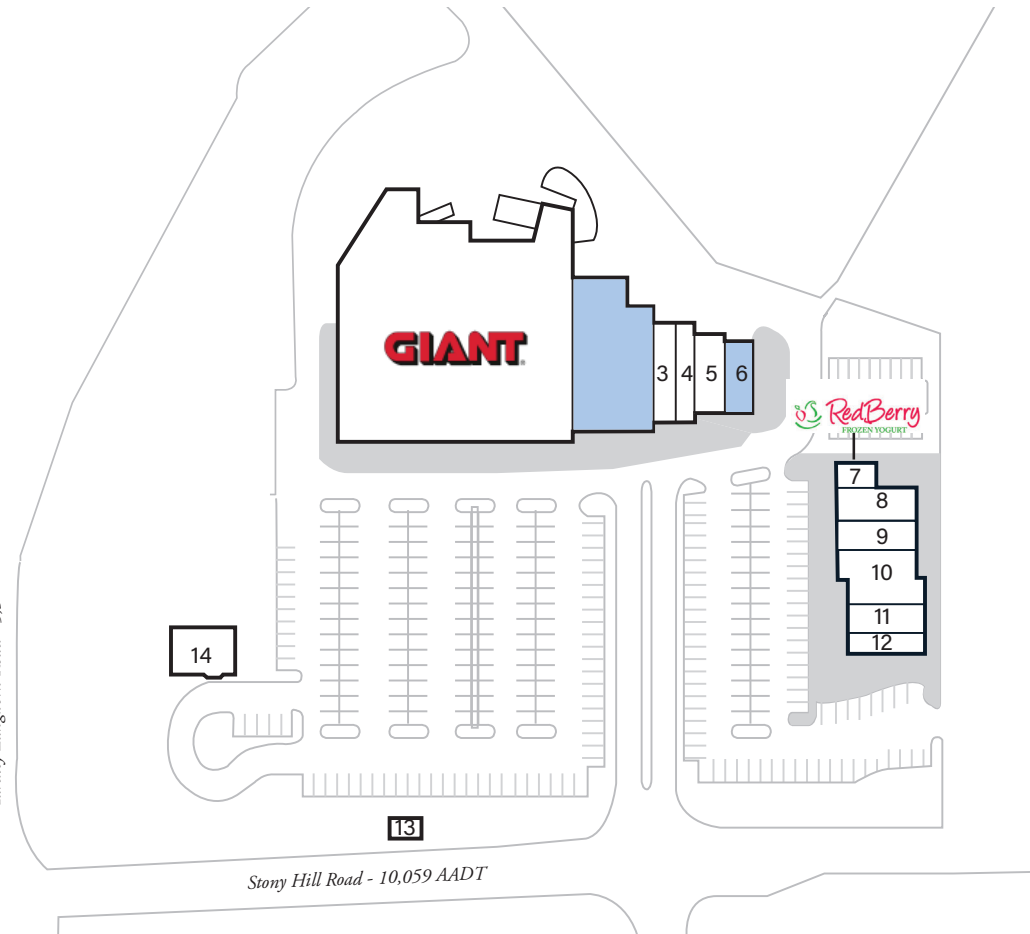

Lower Makefield Shopping Center

700 Stony Hill Road, Yardley, PA 19067

Coordinates:
Latitude: 40.2222
Longitude: -74.8736

Leasing Contact: Angela Surico | angela.surico@inlandgroup.com | 630.586.6648 | inlandgroup.com

Property managed by Inland Commercial Real Estate Services, LLC

Store Listing

Center Size: 74,953 Sq. Ft.

Unit #	Sq. Ft.	Tenant
1	43,157 SF	Giant Food Stores
2	9,000 SF	Available
3	1,600 SF	Joseph-Jeffrey's Haircare Salon
4	1,600 SF	The Frame Game
5	1,950 SF	Anna Nail & Spa
6	1,800 SF	Available
7	870 SF	Redberry
8	2,040 SF	ATI Physical Therapy
9	2,040 SF	BodyBar Pilates
10	3,660 SF	Indian Garden
11	1,640 SF	Venezia Pizza
12	1,642 SF	Yardley Bagel Cafe
13	1,354 SF	Mail N' More
14	2,600 SF	Citizens Bank

Yardley Langhorn Road - 5,388 AADT

Stony Hill Road - 10,059 AADT

11/2024

2024 Demographics Estimate

	Resident Population	Households	Average HH Income
1 Mile	7,712	3,400	$184,624
3 Miles	49,729	19,758	$208,064
5 Miles	167,264	65,484	$164,508