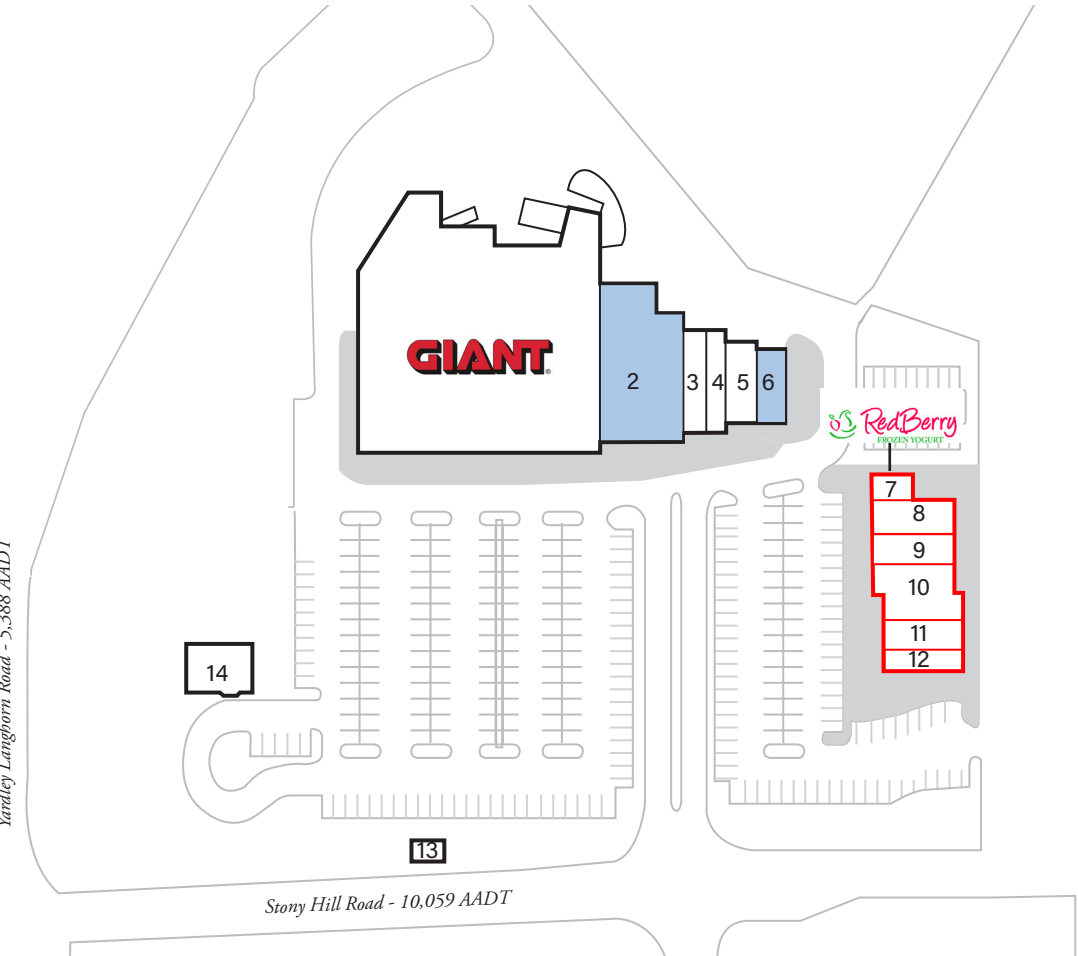

# Lower Makefield Shopping Center

700 Stony Hill Road, Yardley, PA 19067

Coordinates:  
Latitude: 40.2222  
Longitude: -74.8736

Leasing Contact: Angela Surico | [angela.surico@inlandgroup.com](mailto:angela.surico@inlandgroup.com) | 630.586.6648 | [inlandgroup.com](http://inlandgroup.com)

Property managed by Inland Commercial Real Estate Services, LLC

Store Listing		
Center Size: 74,953 Sq. Ft.		
Unit #	Sq. Ft.	Tenant
1	43,157 SF	Giant Food Stores
2	9,000 SF	Available
3	1,600 SF	Joseph-Jeffrey's Haircare Salon
4	1,600 SF	The Frame Game
5	1,950 SF	Anna Nail & Spa
6	1,800 SF	Available
7	870 SF	Redberry
8	2,040 SF	ATI Physical Therapy
9	2,040 SF	BodyBar Pilates
10	3,660 SF	Indian Garden
11	1,640 SF	Venezia Pizza
12	1,642 SF	Yardley Bagel Cafe
13	1,354 SF	Mail N' More
14	2,600 SF	Citizens Bank

Yardley Langhorn Road - 5,388 AADT

11/2024