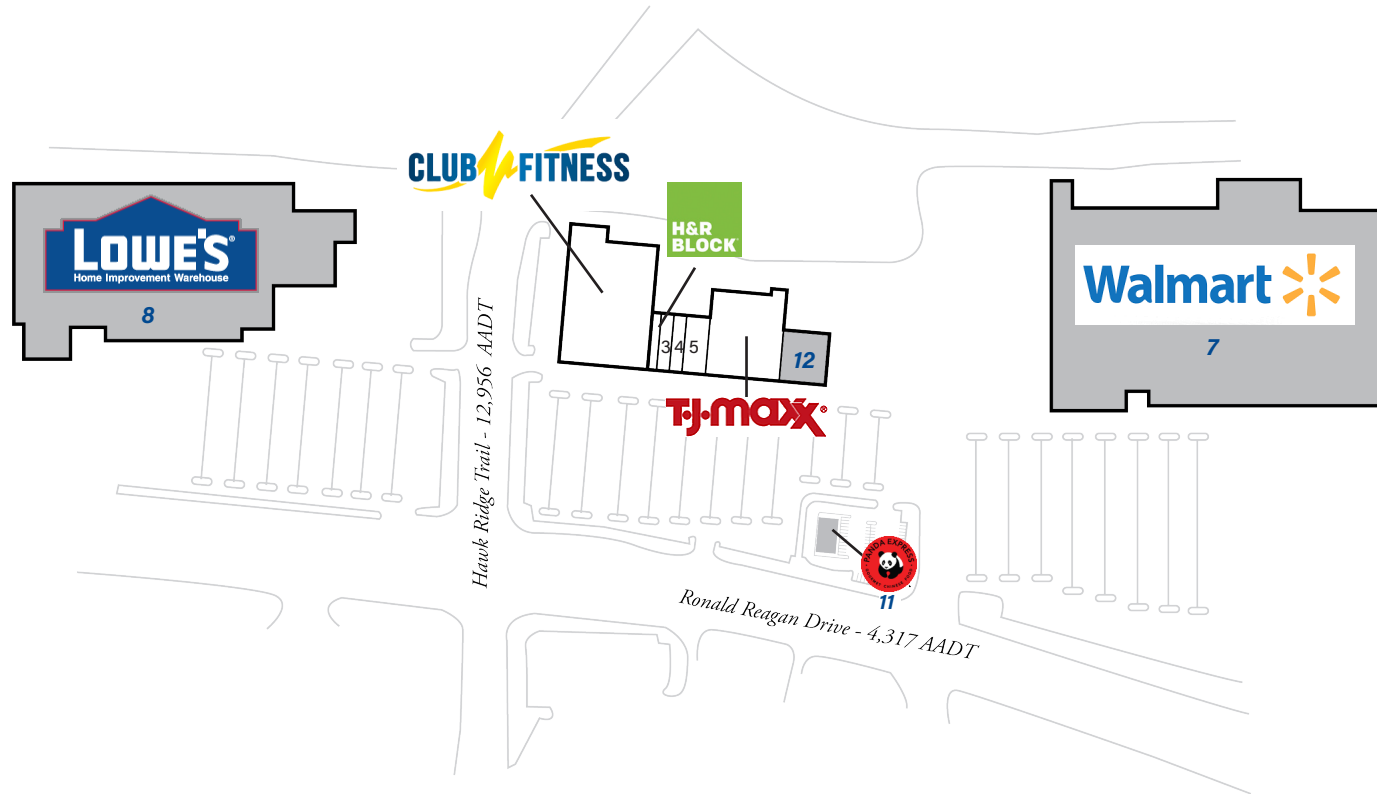

Shops at Hawk Ridge

6280 Ronald Reagan Drive, Lake St. Louis, MO 63367

Coordinates:
Latitude: 38.7702
Longitude: -90.7865

Leasing Contact: Stephanie Karpinski | s.karpinski@inlandgroup.com | 630.586.4745 | inlandgroup.com

Property managed by Inland Commercial Real Estate Services LLC

Store Listing

Center Size: 75,951 Sq. Ft.

Unit #	Sq. Ft.	Tenant
1	42,081 SF	Club Fitness
2	1,600 SF	H&R Block
3	1,400 SF	US Nails & Spa
4	2,350 SF	Lake St. Louis Pediatric Dentistry
5	4,520 SF	Image Makers Salon LLC
6	24,000 SF	TJ Maxx
7		Walmart
8		Lowe's Home Improvement
11		Panda Express
12		Gracie Barra Brazilian Ju-Jitsu

Items in blue and italicized are owned by others

2024
Demographics Estimate

7/2024

	Resident Population	Households	Average HH Income
1 Mile	6,586	2,662	$138,122
3 Miles	53,397	20,150	$150,048
5 Miles	114,206	42,854	$144,608