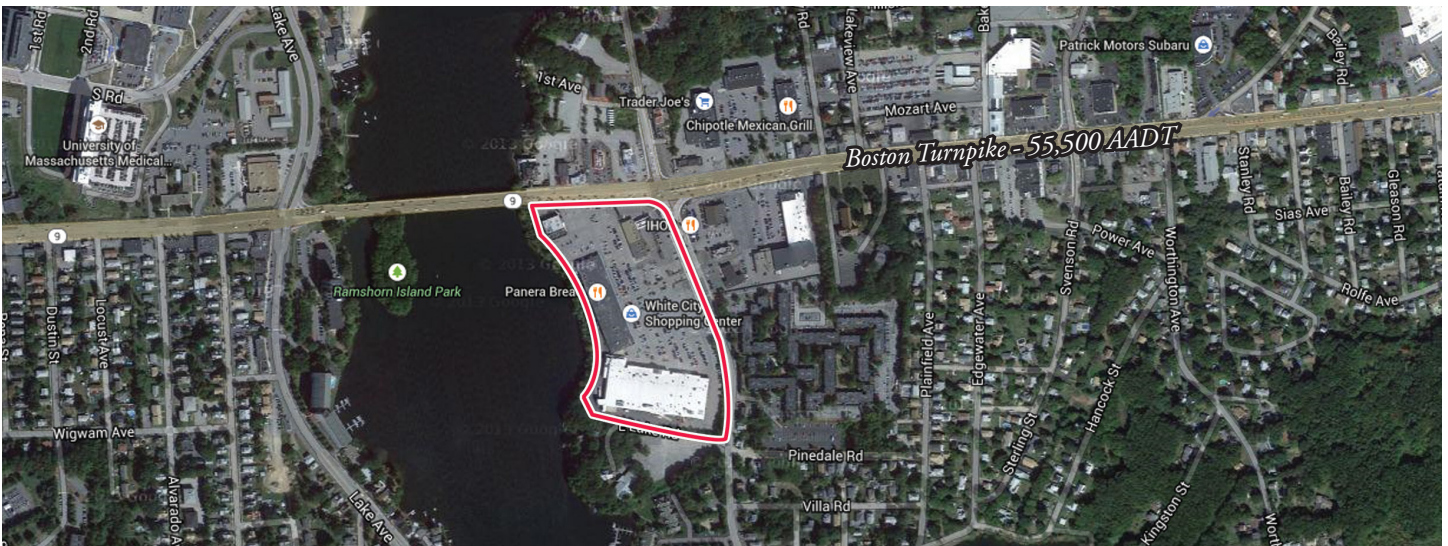

White City/White City East

20 - 120 Boston Turnpike, Shrewsbury, MA 01545

Coordinates:
Latitude: 42.2717
Longitude: -71.7514

Leasing Contact: Stephanie Karpinski | s.karpinski@inlandgroup.com | 630.586.4745 | inlandgroup.com

Property managed by Inland Commercial Real Estate Services LLC

Property Highlights

- Center Size: 179,691 SF
- Anchored by Shaw's Supermarket, center includes PetCo, Panera Bread Great Clips & more
- Located right off of Boston Turnpike - 55,500 AADT at Quinsigamond Avenue with easy access
- Strong population and incomes make this center an excellent choice