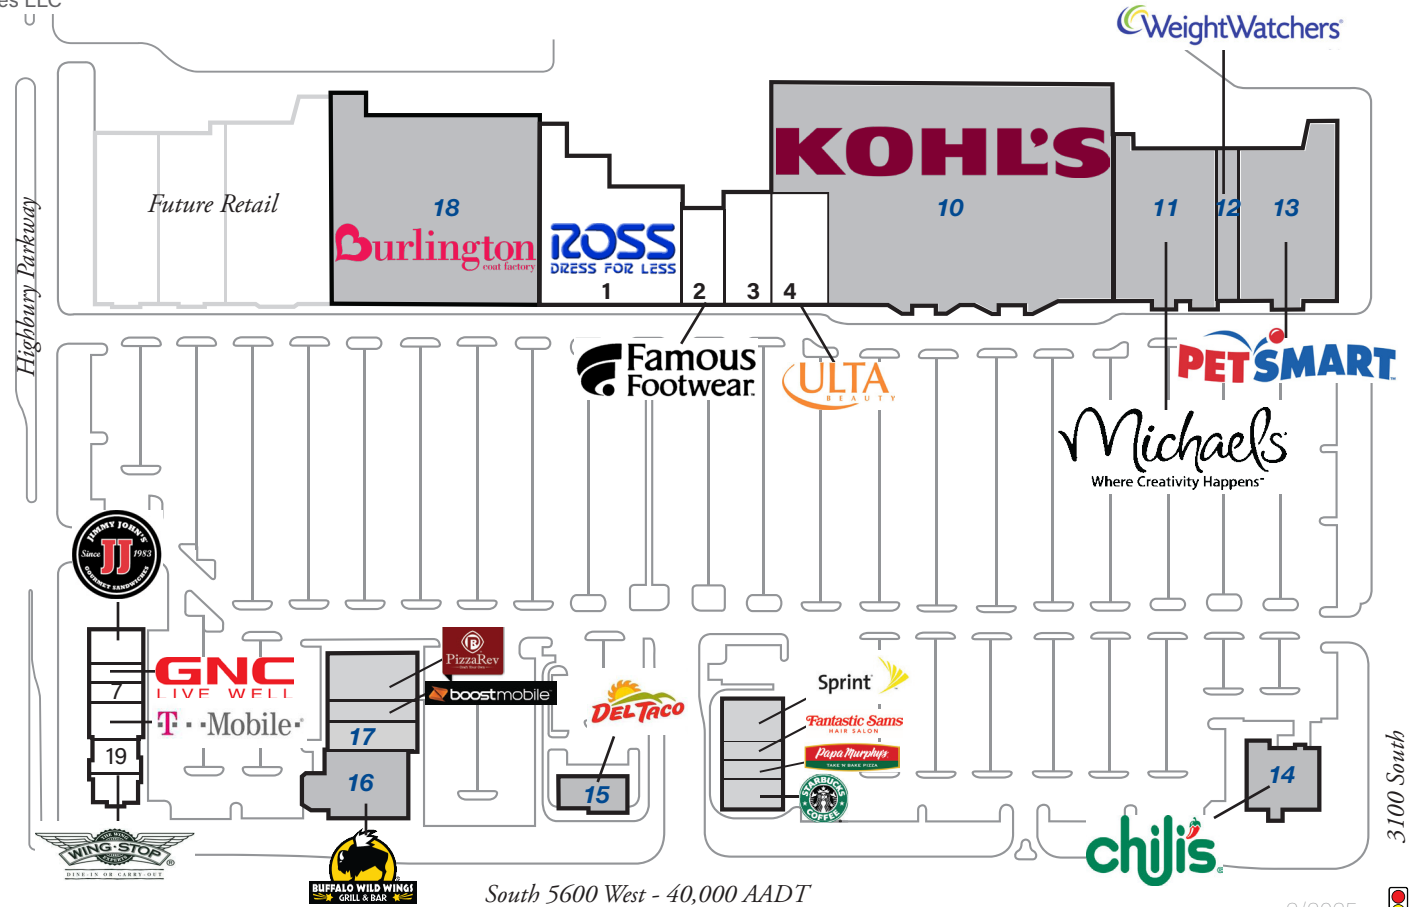

Shoppes at Lake Park

2971 South 5600 West, West Valley UT 84120

Coordinates:
Latitude: 40.6965
Longitude: -112.0273

Leasing Contact: Sean Stuart | sean.stuart@inlandgroup.com | 630.586.6551 | inlandgroup.com

Property managed by Inland Commercial Real Estate Services LLC

Store Listing

Center Size: 52,997 Sq. Ft.

Unit #	Sq. Ft.	Tenant
1	25,000 SF	Ross Dress for Less
2	5,000 SF	Famous Footwear
3	5,000 SF	Affordable Dentures & Crowns
4	7,906 SF	Ulta
5	1,252 SF	Jimmy John's
6	1,276 SF	GNC
7	1,276 SF	Crispy Cones
8	2,591 SF	T-Mobile
9	1,550 SF	Wingstop
10		Kohl's
11		Michaels
12		Weight Watchers
13		PetSmart
14		Chili's Grill & Bar
15		Del Taco
16		Buffalo Wild Wings
17		Available
18		Burlington
19	2,052 SF	LoLo Hawaiian BBQ

Items in blue and *Italicized* are owned by others.

South 5600 West - 40,000 AADT

2024 Demographics Estimate

	Resident Population	Households	Average HH Income
1 Mile	12,462	3,542	\$107,106
3 Miles	96,328	27,607	\$112,832
5 Miles	218,075	65,525	\$104,284